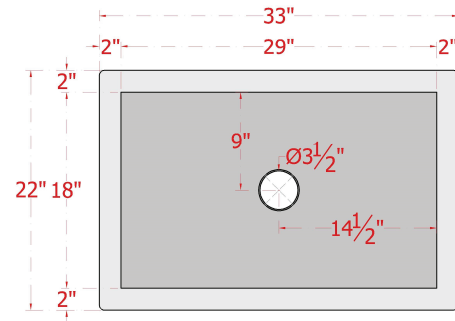

**33" Bordenham Hammered Copper Single-Bowl Farmhouse Sink with Scrolled Front Apron**

**SKU # 146271**

**Overall Dimensions:**

Length: 33"  
Width: 22"  
Height: 9"

**Interior Dimensions:**

Length: 29"  
Width: 18"  
Basin Depth: 8"