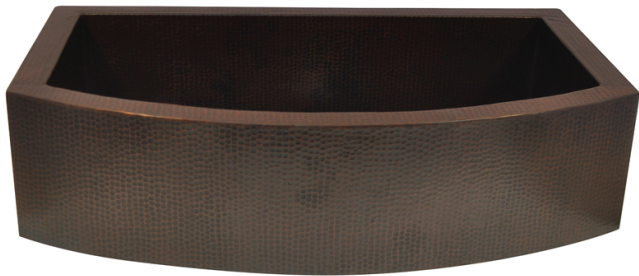

**30" Narrow Bepen Hammered Copper Single-Bowl Curved Apron Farmhouse Sink**

**SKU # 146273**

**Overall Dimensions:**

Length: 30"  
Width: 20"  
Height: 9"

**Interior Dimensions:**

Length: 26"  
Width: 16"  
Basin Depth: 8"