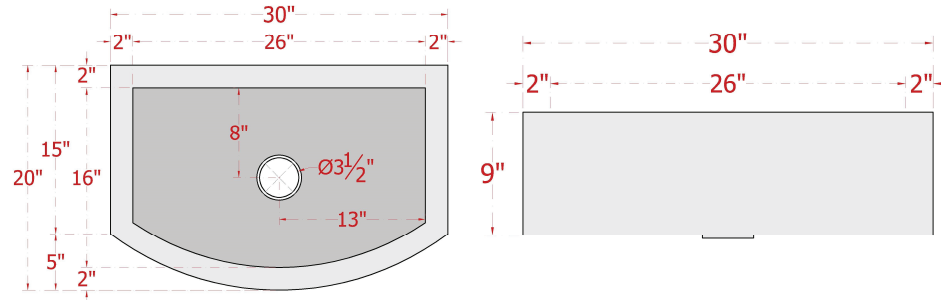

**30" Narrow Bepen Hammered Copper Single-Bowl Curved Apron Farmhouse Sink**

**SKU # 146273**

**Overall Dimensions:**

Length: 30"  
Width: 20"  
Height: 9"

**Interior Dimensions:**

Length: 26"  
Width: 16"  
Basin Depth: 8"