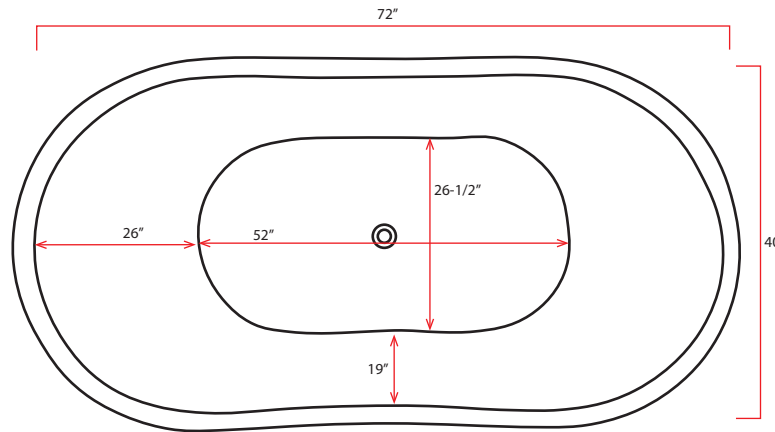

72" Sherman Extra Wide SS Clawfoot Double Slipper Bathtub Smooth - Polished

SKU # 149812

Overall Dimensions:

Length: 72"
 Width: 40"
 Height: 30"

Interior Dimensions at Floor:

Length: 52"
 Width: 26-1/2"
 Depth to Overflow: 18"