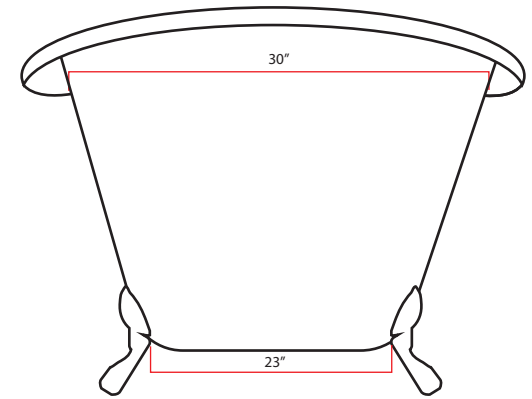

72" Sherman Extra Wide SS Clawfoot Double Slipper Bathtub Smooth - Polished

SKU # 149812

Overall Dimensions:

Length: 72"
 Width: 40"
 Height: 30"

Interior Dimensions at Floor:

Length: 52"
 Width: 26-1/2"
 Depth to Overflow: 18"