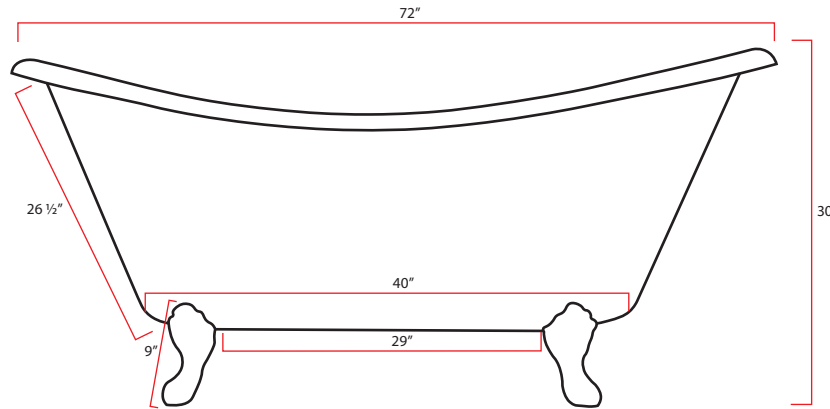

72" Sherman Extra Wide SS Clawfoot Double Slipper Bathtub Smooth - Polished

SKU # 149812

Overall Dimensions:

Length: 72"
 Width: 40"
 Height: 30"

Interior Dimensions at Floor:

Length: 52"
 Width: 26-1/2"
 Depth to Overflow: 18"