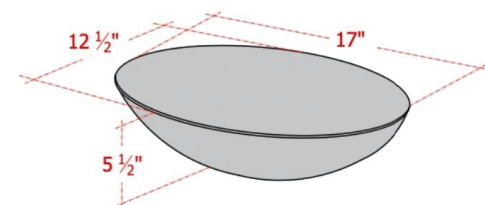

17" Marzers Hammered Copper Vessel Sink

SKU# : 148284

Overall Dimensions:

Length: 17"  
Width: 12 1/2"  
Height: 5 1/2"

Interior Dimensions:

Length: 16 3/4"  
Width: 12 1/4"  
Basin Depth: 4 3/4"