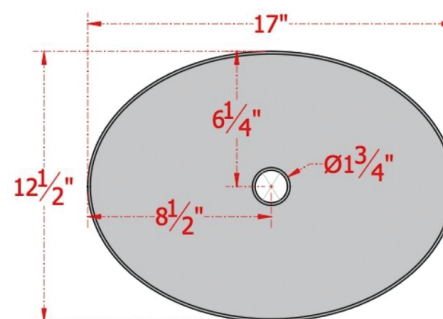

17" Marzers Hammered Copper Vessel Sink

SKU# : 148284

Overall Dimensions:

Length: 17"  
Width: 12 1/2"  
Height: 5 1/2"

Interior Dimensions:

Length: 16 3/4"  
Width: 12 1/4"  
Basin Depth: 4 3/4"