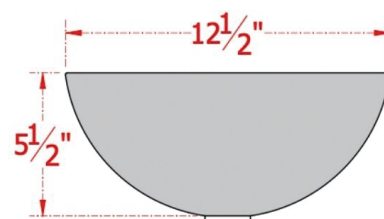

17" Marzers Hammered Copper Vessel Sink

SKU# : 148284

Overall Dimensions:

Length: 17"  
Width: 12 1/2"  
Height: 5 1/2"

Interior Dimensions:

Length: 16 3/4"  
Width: 12 1/4"  
Basin Depth: 4 3/4"