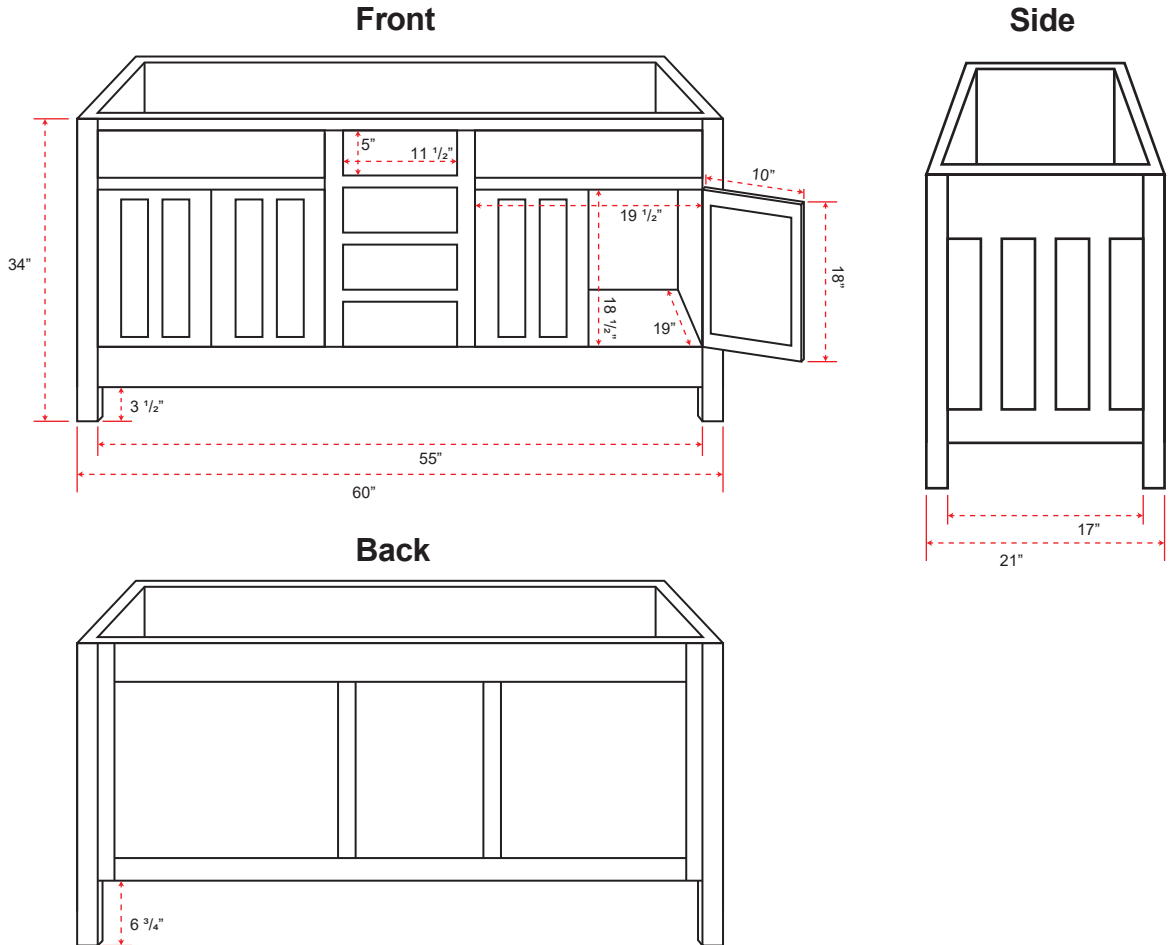

60" Unpainted Shaker Style Poplar Wood Vanity for Undermount Sink - 34" Height

SKU # 156765

Overall Dimensions:

Length: 60"
 Width: 21"
 Height: 34"

Door Dimensions:

Length: 10"
 Thickness: 1"
 Height: 18"

Other Dimensions:

Bottom Gap Height
 (Front & Sides): 3 1/2"
 Bottom Gap Height
 Back): 6 3/4"

Drawer Dimensions:

Length: 11 1/2"
 Width: 19"
 Height: 5"