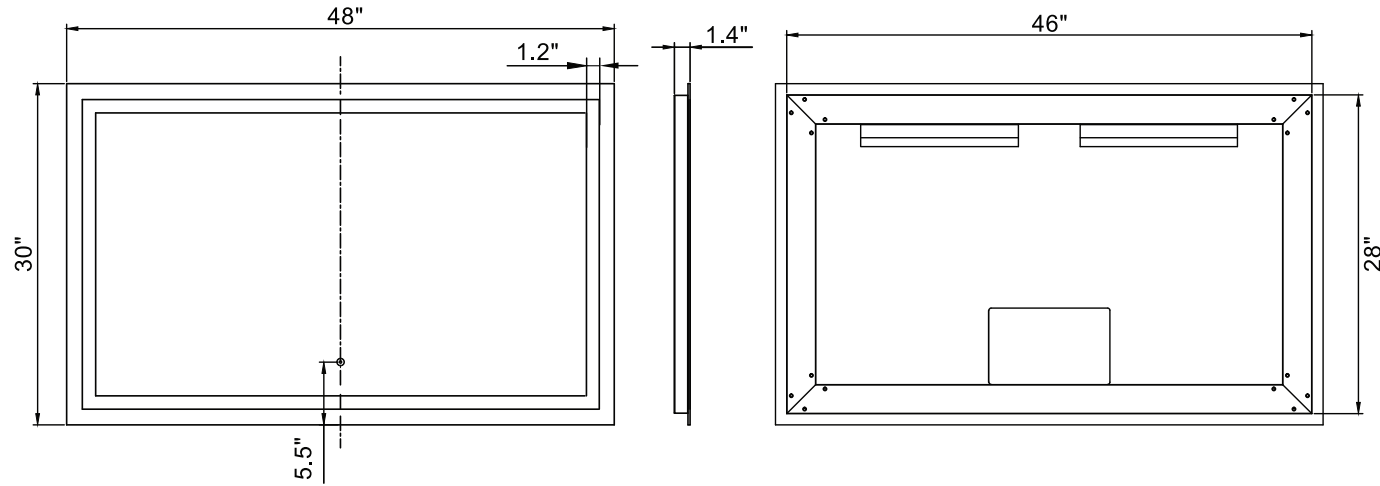

48" Bathurst Rectangle Frameless Modern LED Bathroom Vanity Mirror

SKU #138447

Overall Dimensions:

Length: 48"
Width: 30"
Height: 1 1/2"