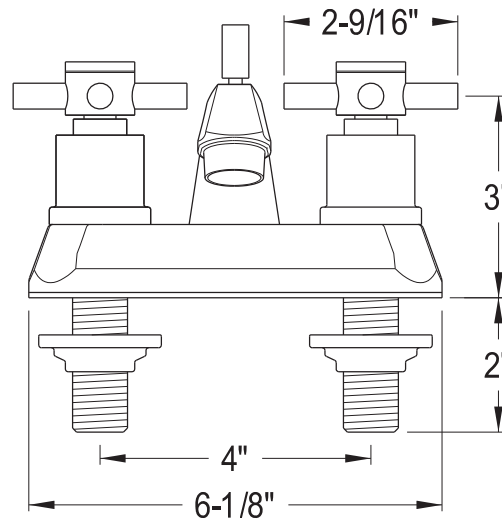

**Laurita Centerset Bathroom Faucet**

**SKU # 139504**

**Overall Dimensions:**

Length: 6 9/16"  
 Height: 3 1/8"  
 Spout Reach: 4 1/2"  
 Spout Height: 1 3/4"

**Base Dimensions:**

Length: 6 1/8"