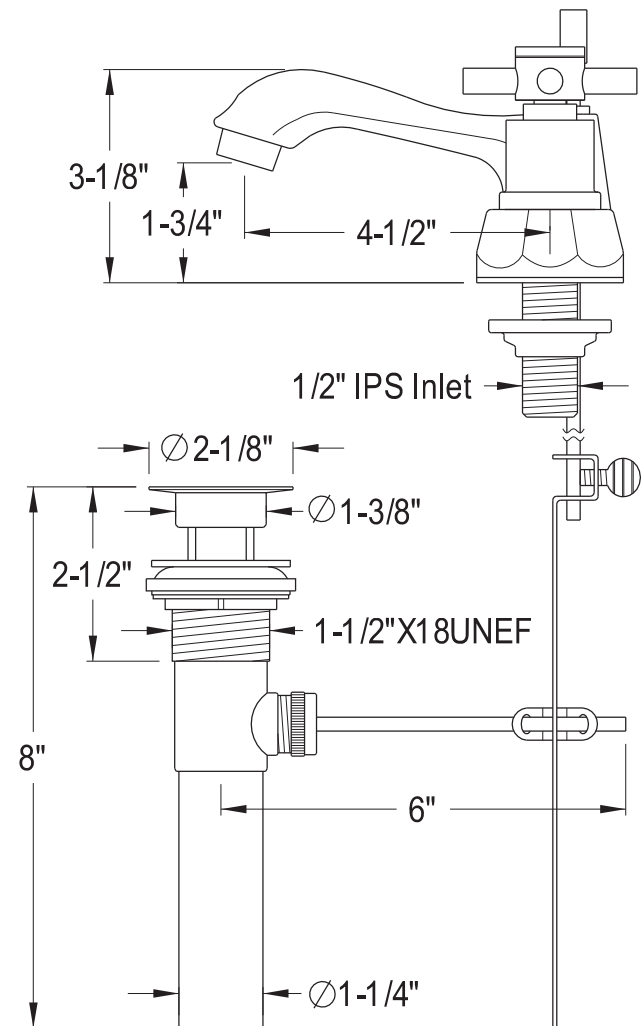

**Laurita Centerset Bathroom Faucet**

**SKU # 139504**

**Overall Dimensions:**

Length: 6 9/16"  
 Height: 3 1/8"  
 Spout Reach: 4 1/2"  
 Spout Height: 1 3/4"

**Base Dimensions:**

Length: 6 1/8"