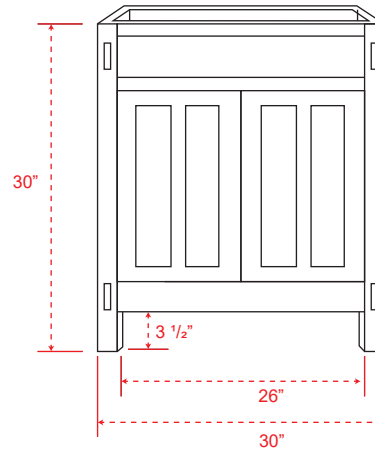

**30" Mission Unfinished Red Oak Vanity for Vessel Sink**

**SKU # I38764**

**Front (closed)**

**Front (open)**

**Overall Dimensions:**

Length: 30"  
 Width: 21"  
 Height: 30"

**Door Dimensions:**

Length: 13"  
 Thickness: 1"  
 Height: 17"

**Other Dimensions:**

Bottom Gap Height (Front & Sides): 3 1/2"  
 Bottom Gap Height (Back): 6 3/4"

**Back**

**Side**