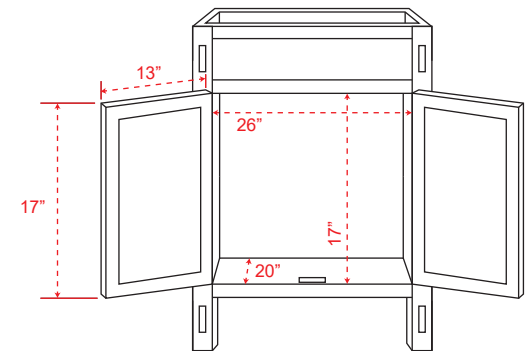

**30" Mission Unfinished Red Oak Vanity for Vessel Sink**

**SKU # I38764**

**Front (closed)**

**Front (open)**

**Overall Dimensions:**

Length: 30"  
 Width: 21"  
 Height: 30"

**Door Dimensions:**

Length: 13"  
 Thickness: 1"  
 Height: 17"

**Other Dimensions:**

Bottom Gap Height (Front & Sides): 3 1/2"  
 Bottom Gap Height (Back): 6 3/4"

**Back**

**Side**