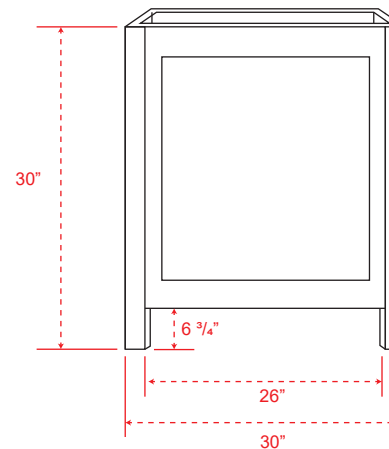

**30" Mission Unfinished Red Oak Vanity for Vessel Sink**

**SKU # I38764**

**Front (closed)**

**Front (open)**

**Overall Dimensions:**

Length: 30"  
 Width: 21"  
 Height: 30"

**Door Dimensions:**

Length: 13"  
 Thickness: 1"  
 Height: 17"

**Other Dimensions:**

Bottom Gap Height (Front & Sides): 3 1/2"  
 Bottom Gap Height (Back): 6 3/4"

**Back**

**Side**