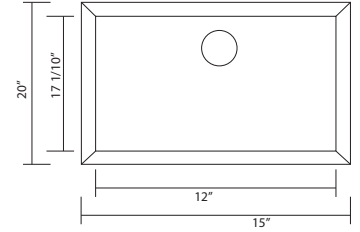

49" Chelan Vanity with Gray Quartz Top and Rectangular Undermount Sink - White

SKU # 114633

Overall Dimensions:

Length: 49"
 Width: 22"
 Height: 34 8/10"

Overall Sink Dimensions: **Sink Basin Dimensions:**

| | | | |
|---------|-----|---------|----------|
| Length: | 20" | Length: | 18 1/10" |
| Width: | 15" | Width: | 13" |