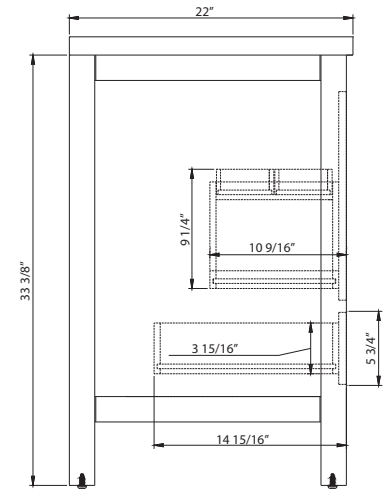

49" Chelan Vanity with Gray Quartz Top and Rectangular Undermount Sink - White

SKU # 114633

Overall Dimensions:

Length: 49"
 Width: 22"
 Height: 34 8/10"

Overall Sink Dimensions: **Sink Basin Dimensions:**

| | | | |
|---------|-----|---------|----------|
| Length: | 20" | Length: | 18 1/10" |
| Width: | 15" | Width: | 13" |