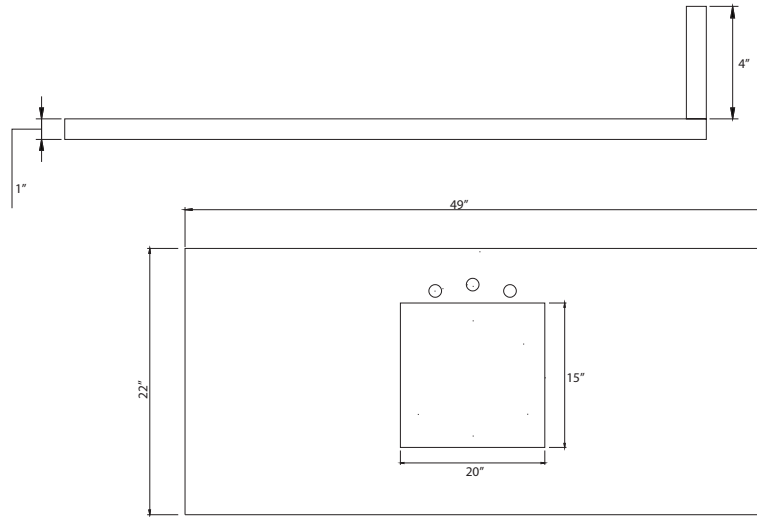

49" Chelan Vanity with Gray Quartz Top and Rectangular Undermount Sink - White

SKU # 114633

Overall Dimensions:

Length: 49"
 Width: 22"
 Height: 34 8/10"

Overall Sink Dimensions: **Sink Basin Dimensions:**

| | | | |
|---------|-----|---------|----------|
| Length: | 20" | Length: | 18 1/10" |
| Width: | 15" | Width: | 13" |