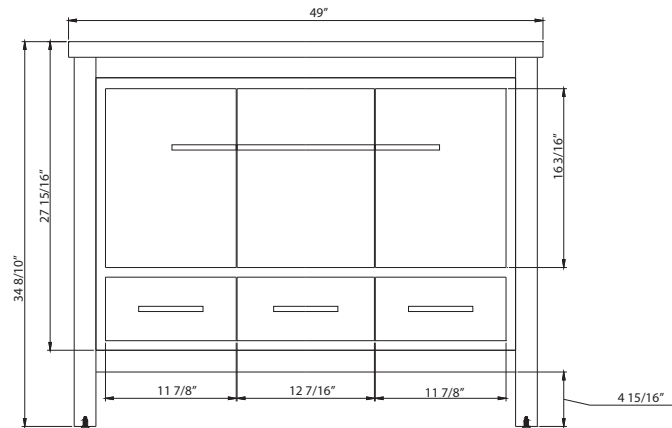

49" Chelan Vanity with Gray Quartz Top and Rectangular Undermount Sink - White

SKU # 114633

Overall Dimensions:

Length: 49"
 Width: 22"
 Height: 34 8/10"

Overall Sink Dimensions: **Sink Basin Dimensions:**

| | | | |
|---------|-----|---------|----------|
| Length: | 20" | Length: | 18 1/10" |
| Width: | 15" | Width: | 13" |