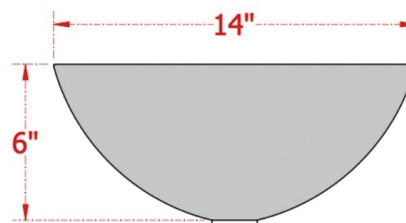

19" Marzers Hammered Copper Vessel Sink

SKU# : 148285

Overall Dimensions:

Length: 19"
Width: 14"
Height: 6"

Interior Dimensions:

Length: 18 3/4"
Width: 13 3/4"
Basin Depth: 5 1/4"