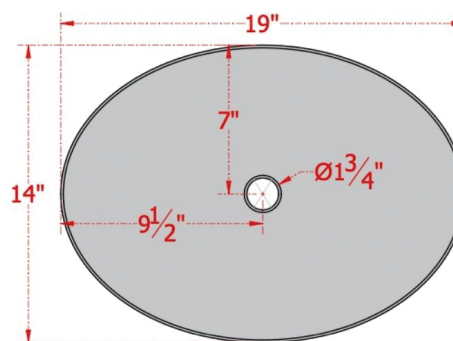

19" Marzers Hammered Copper Vessel Sink

SKU# : 148285

Overall Dimensions:

Length: 19"
Width: 14"
Height: 6"

Interior Dimensions:

Length: 18 3/4"
Width: 13 3/4"
Basin Depth: 5 1/4"