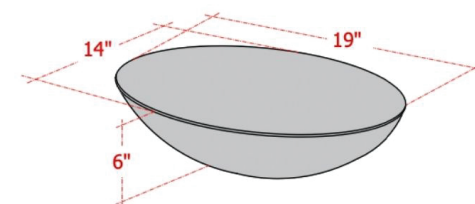

19" Marzers Hammered Copper Vessel Sink

SKU# : 148285

Overall Dimensions:

Length: 19"
Width: 14"
Height: 6"

Interior Dimensions:

Length: 18 3/4"
Width: 13 3/4"
Basin Depth: 5 1/4"