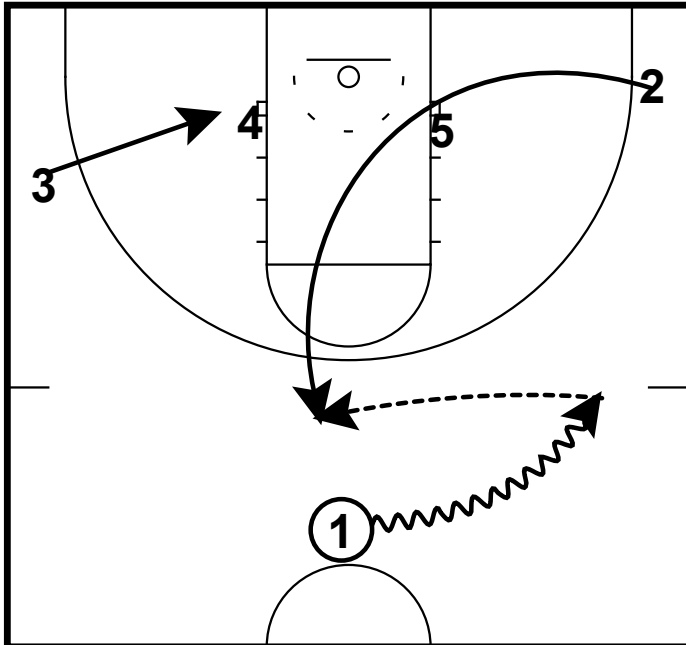

Frame 2
Offense - Man 2 Man

3 passes to 2 who passes to 1.

Frame 3
Offense - Man 2 Man

2 makes a shallow cut as 1 drives middle off of a high ball screen.

5 ducks in the post inside.

SMU Ball Screen Offense

Piston Side PNR

Frame 1
Offense - Man 2 Man

3 makes a piston cut off of 5 and 4 and gets the ball.

Frame 2
Offense - Man 2 Man

4 sets a ball screen for 3 on the right wing.

SMU Ball Screen Offense

Slice Floppy

Frame 1
Offense - Man 2 Man

2 slices up from the corner to get the ball from 1.

Frame 2
Offense - Man 2 Man

1 then chooses to use the double or single screen for a shot.