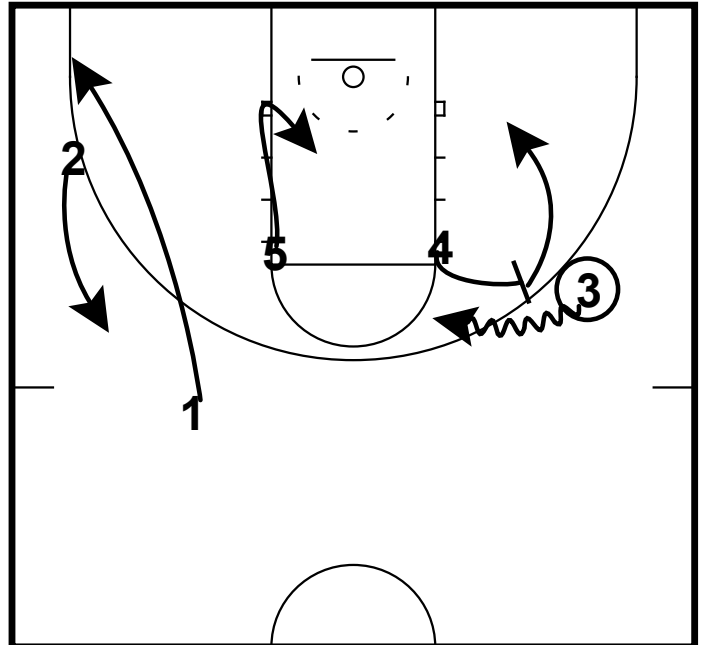

SMU Ball Screen Offense

Table of Contents

1.	Offense	2
1.1	Swing High PNR	2
1.2	Piston Side PNR	3
1.3	Slice Floppy	4

SMU Ball Screen Offense

Swing High PNR

Frame 1
Offense - Man 2 Man

1 passes to 3 then switches spots with 2.

Frame 2
Offense - Man 2 Man

3 passes to 2 who passes to 1.

Frame 3
Offense - Man 2 Man

2 makes a shallow cut as 1 drives middle off of a high ball screen.

5 ducks in the post inside.

SMU Ball Screen Offense

Piston Side PNR

Frame 1
Offense - Man 2 Man

3 makes a piston cut off of 5 and 4 and gets the ball.

Frame 2
Offense - Man 2 Man

4 sets a ball screen for 3 on the right wing.

SMU Ball Screen Offense

Slice Floppy

Frame 1
Offense - Man 2 Man

2 slices up from the corner to get the ball from 1.

Frame 2
Offense - Man 2 Man

1 then chooses to use the double or single screen for a shot.