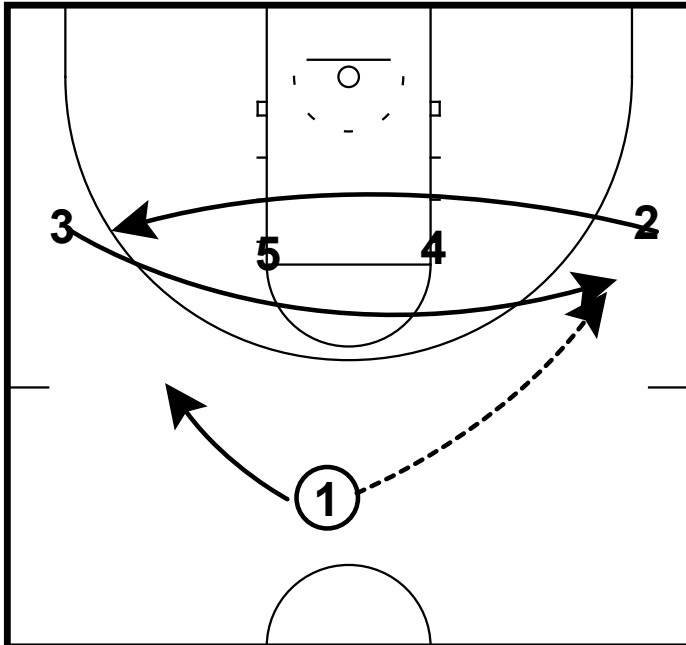

SMU Ball Screen Offense

Table of Contents

1.	Offense	2
1.1	Swing High PNR	2
1.2	Piston Side PNR	3
1.3	Slice Floppy	4

SMU Ball Screen Offense

Swing High PNR

Frame 1
Offense - Man 2 Man

1 passes to 3 then switches spots with 2.

Frame 2
Offense - Man 2 Man

3 passes to 2 who passes to 1.

Frame 3
Offense - Man 2 Man

2 makes a shallow cut as 1 drives middle off of a high ball screen.

5 ducks in the post inside.

SMU Ball Screen Offense

Piston Side PNR

Frame 1
Offense - Man 2 Man

3 makes a piston cut off of 5 and 4 and gets the ball.

Frame 2
Offense - Man 2 Man

4 sets a ball screen for 3 on the right wing.

SMU Ball Screen Offense

Slice Floppy

Frame 1
Offense - Man 2 Man

2 slices up from the corner to get the ball from 1.

Frame 2
Offense - Man 2 Man

1 then chooses to use the double or single screen for a shot.