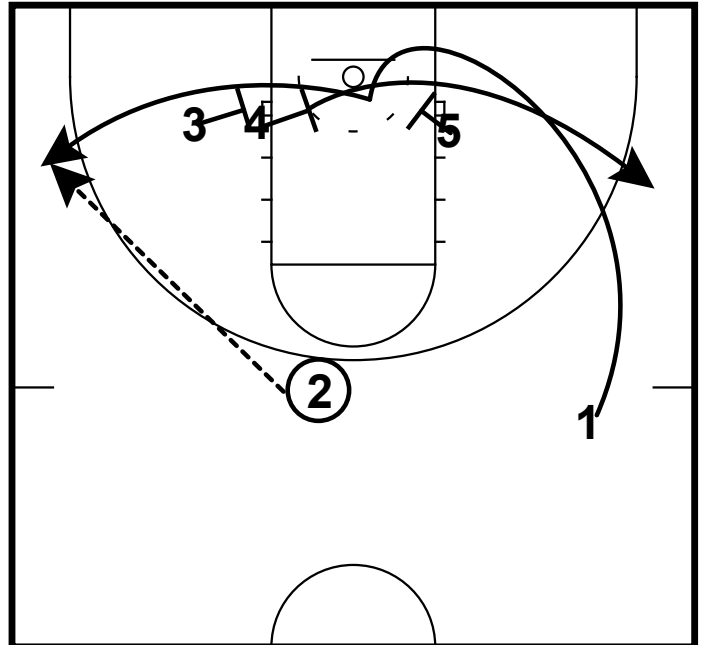

Frame 2
Offense - Man 2 Man

3 passes to 2 who passes to 1.

Frame 3
Offense - Man 2 Man

2 makes a shallow cut as 1 drives middle off of a high ball screen.

5 ducks in the post inside.

SMU Ball Screen Offense

Piston Side PNR

Frame 1
Offense - Man 2 Man

3 makes a piston cut off of 5 and 4 and gets the ball.

Frame 2
Offense - Man 2 Man

4 sets a ball screen for 3 on the right wing.

SMU Ball Screen Offense

Slice Floppy

Frame 1
Offense - Man 2 Man

2 slices up from the corner to get the ball from 1.

Frame 2
Offense - Man 2 Man

1 then chooses to use the double or single screen for a shot.