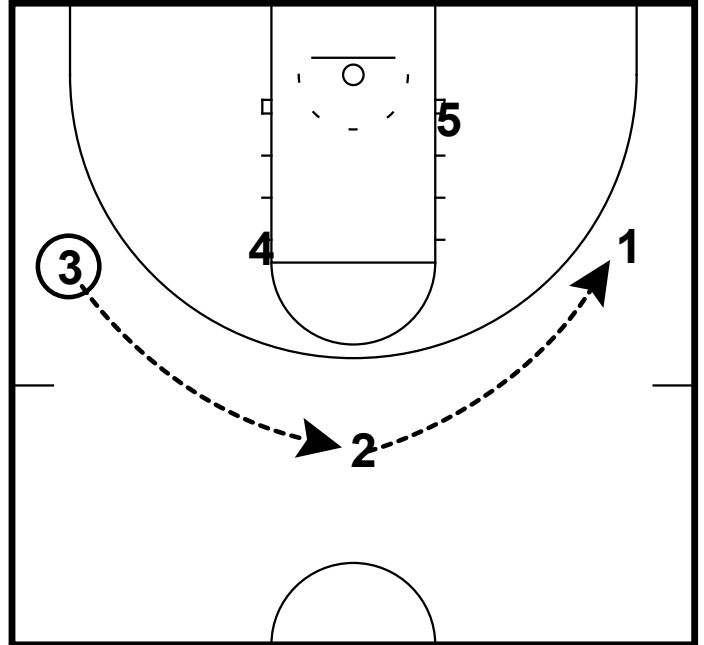

SMU Ball Screen Offense

Table of Contents

1.	Offense	2
1.1	Swing High PNR	2
1.2	Piston Side PNR	3
1.3	Slice Floppy	4

SMU Ball Screen Offense

Swing High PNR

Frame 1
Offense - Man 2 Man

1 passes to 3 then switches spots with 2.

Frame 2
Offense - Man 2 Man

3 passes to 2 who passes to 1.

Frame 3
Offense - Man 2 Man

2 makes a shallow cut as 1 drives middle off of a high ball screen.

5 ducks in the post inside.

SMU Ball Screen Offense

Piston Side PNR

Frame 1
Offense - Man 2 Man

3 makes a piston cut off of 5 and 4 and gets the ball.

Frame 2
Offense - Man 2 Man

4 sets a ball screen for 3 on the right wing.

SMU Ball Screen Offense

Slice Floppy

Frame 1
Offense - Man 2 Man

2 slices up from the corner to get the ball from 1.

Frame 2
Offense - Man 2 Man

1 then chooses to use the double or single screen for a shot.