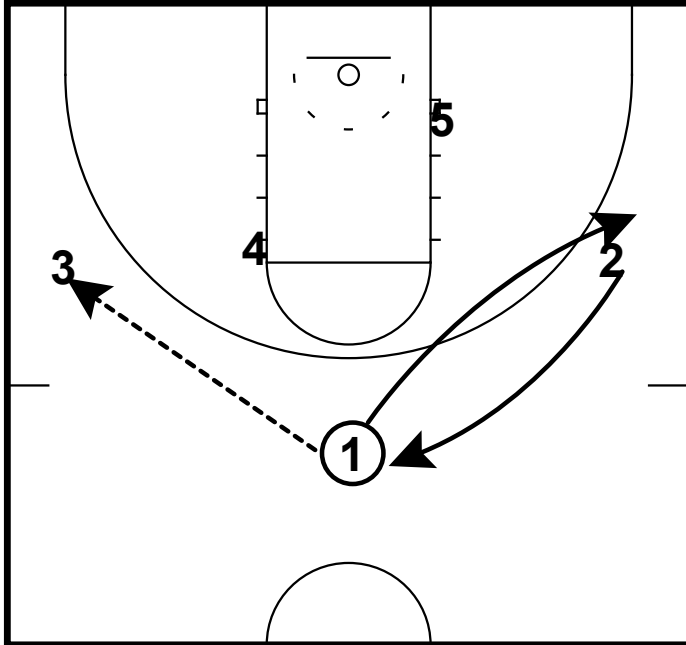

SMU Ball Screen Offense

Table of Contents

1.	Offense	2
1.1	Swing High PNR	2
1.2	Piston Side PNR	3
1.3	Slice Floppy	4

SMU Ball Screen Offense

Swing High PNR

Frame 1
Offense - Man 2 Man

1 passes to 3 then switches spots with 2.

Frame 2
Offense - Man 2 Man

3 passes to 2 who passes to 1.

Frame 3
Offense - Man 2 Man

2 makes a shallow cut as 1 drives middle off of a high ball screen.

5 ducks in the post inside.

SMU Ball Screen Offense

Piston Side PNR

Frame 1
Offense - Man 2 Man

3 makes a piston cut off of 5 and 4 and gets the ball.

Frame 2
Offense - Man 2 Man

4 sets a ball screen for 3 on the right wing.

SMU Ball Screen Offense

Slice Floppy

Frame 1
Offense - Man 2 Man

2 slices up from the corner to get the ball from 1.

Frame 2
Offense - Man 2 Man

1 then chooses to use the double or single screen for a shot.