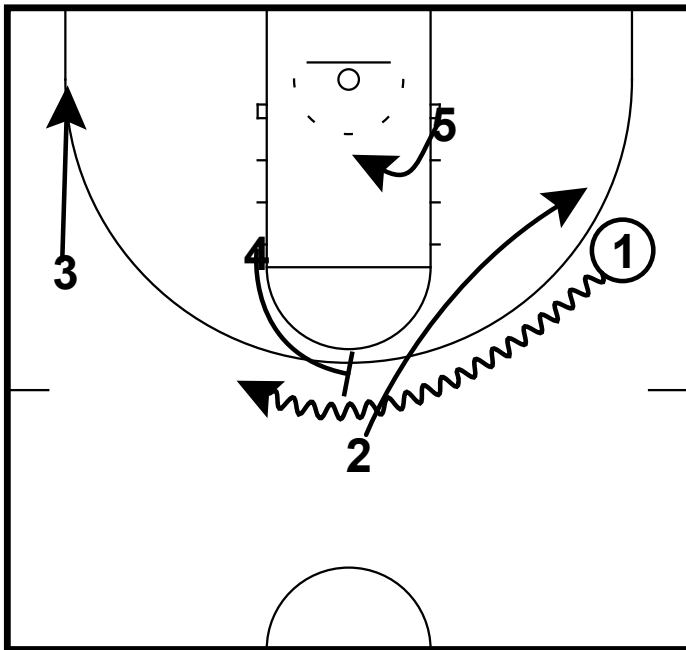

SMU Ball Screen Offense

Table of Contents

1.	Offense	2
1.1	Swing High PNR	2
1.2	Piston Side PNR	3
1.3	Slice Floppy	4

SMU Ball Screen Offense

Swing High PNR

Frame 1
Offense - Man 2 Man

1 passes to 3 then switches spots with 2.

Frame 2
Offense - Man 2 Man

3 passes to 2 who passes to 1.

Frame 3
Offense - Man 2 Man

2 makes a shallow cut as 1 drives middle off of a high ball screen.

5 ducks in the post inside.

SMU Ball Screen Offense

Piston Side PNR

Frame 1
Offense - Man 2 Man

3 makes a piston cut off of 5 and 4 and gets the ball.

Frame 2
Offense - Man 2 Man

4 sets a ball screen for 3 on the right wing.

SMU Ball Screen Offense

Slice Floppy

Frame 1
Offense - Man 2 Man

2 slices up from the corner to get the ball from 1.

Frame 2
Offense - Man 2 Man

1 then chooses to use the double or single screen for a shot.