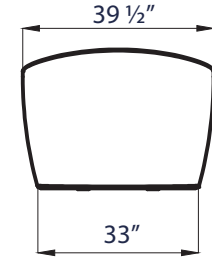

72" Crofton Acrylic Double-Slipper Freestanding Tub With Insulation - Extra Wide

SKU # 137814

Overall Dimensions:

Length: 72"
 Width: 39 1/2"
 Height: 28 3/4"

Interior Dimensions:

Length: 50 1/2"
 Width: 27 1/2"

Water depth: 17-5/8" to top of tub
 Water depth: 13-3/8" to OF

Gallon Capacity without OF: 42
 Shipping Weight: 210 lbs.
 Empty Weight: 195 lbs.
 Filled Weight: 451 lbs.