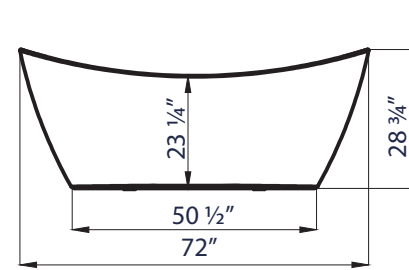

72" Crofton Acrylic Double-Slipper Freestanding Tub With Insulation - Extra Wide

SKU # 137814

Overall Dimensions:

Length: 72"
 Width: 39 1/2"
 Height: 28 3/4"

Interior Dimensions:

Length: 50 1/2"
 Width: 27 1/2"

Water depth: 17-5/8" to top of tub
 Water depth: 13-3/8" to OF

Gallon Capacity without OF: 42
 Shipping Weight: 210 lbs.
 Empty Weight: 195 lbs.
 Filled Weight: 451 lbs.