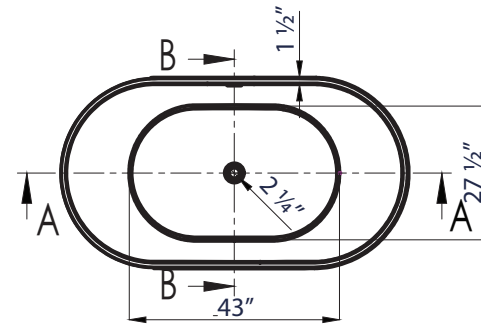

72" Crofton Acrylic Double-Slipper Freestanding Tub With Insulation - Extra Wide

SKU # 137814

Overall Dimensions:

Length: 72"
 Width: 39 1/2"
 Height: 28 3/4"

Interior Dimensions:

Length: 50 1/2"
 Width: 27 1/2"

Water depth: 17-5/8" to top of tub
 Water depth: 13-3/8" to OF

Gallon Capacity without OF: 42
 Shipping Weight: 210 lbs.
 Empty Weight: 195 lbs.
 Filled Weight: 451 lbs.