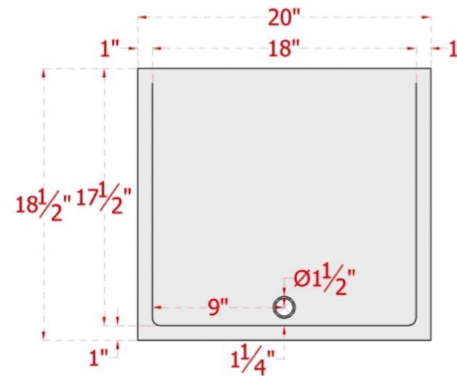

**20" Condesa Hammered Copper Vessel Sink**

**SKU # 148293**

**Overall Dimensions:**

Length: 20"  
Width: 18 1/2"  
Height: 3 1/2"

**Interior Dimensions:**

Length: 18"  
Width: 17 1/2"  
Height: 3.5"