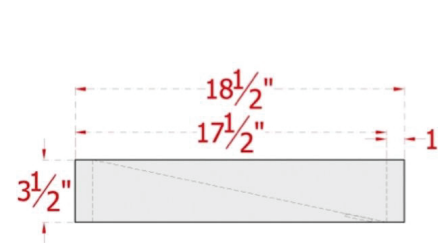

**20" Condesa Hammered Copper Vessel Sink**

**SKU # 148293**

**Overall Dimensions:**

Length: 20"  
Width: 18 1/2"  
Height: 3 1/2"

**Interior Dimensions:**

Length: 18"  
Width: 17 1/2"  
Height: 3.5"