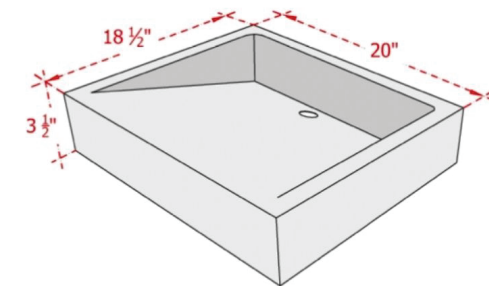

**20" Condesa Hammered Copper Vessel Sink**

**SKU # 148293**

**Overall Dimensions:**

Length: 20"  
Width: 18 1/2"  
Height: 3 1/2"

**Interior Dimensions:**

Length: 18"  
Width: 17 1/2"  
Height: 3.5"