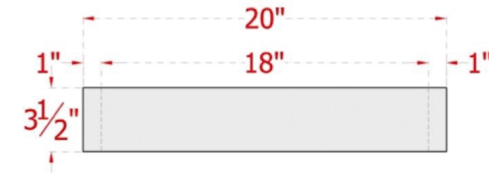

**20" Condesa Hammered Copper Vessel Sink**

**SKU # 148293**

**Overall Dimensions:**

Length: 20"  
Width: 18 1/2"  
Height: 3 1/2"

**Interior Dimensions:**

Length: 18"  
Width: 17 1/2"  
Height: 3.5"