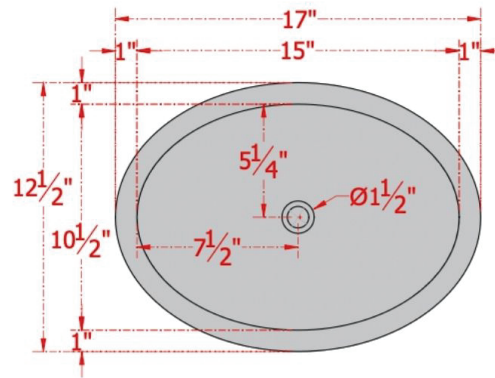

**17" Allende Hammered Copper Vessel Sink**

**SKU # 148290**

**Overall Dimensions:**

Length: 17"  
Width: 12 1/2"  
Height: 5 1/2"

**Interior Dimensions:**

Length: 15"  
Width: 10 1/2"  
Basin Depth: 4 3/4"