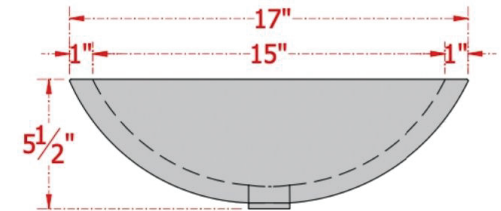

**17" Allende Hammered Copper Vessel Sink**

**SKU # 148290**

**Overall Dimensions:**

Length: 17"  
Width: 12 1/2"  
Height: 5 1/2"

**Interior Dimensions:**

Length: 15"  
Width: 10 1/2"  
Basin Depth: 4 3/4"