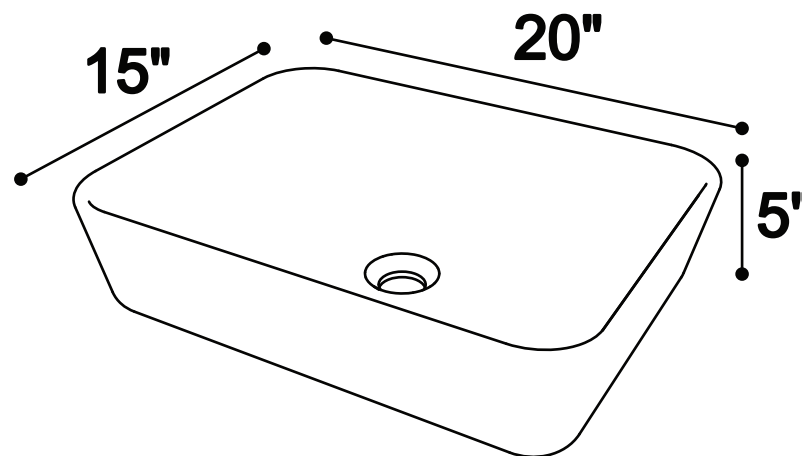

Henry Rectangular Concrete Vessel Sink

SKU# : 148906

Overall Dimensions:

Length: 20"
Width: 15"
Height: 5"