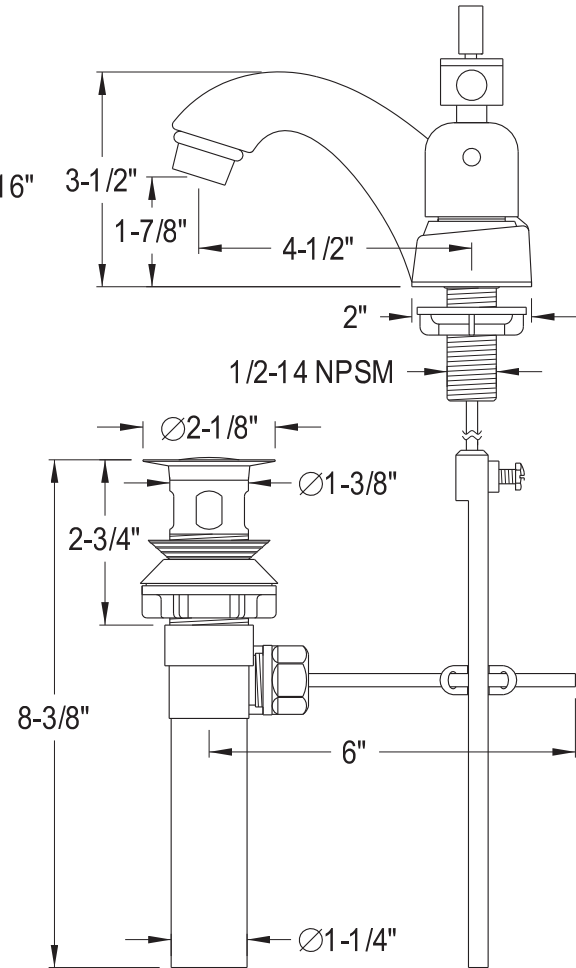

Amada Centerset Bathroom Faucet

SKU # I39524

Overall Dimensions:

Length: 10 1/8"
 Height: 3 1/2"
 Spout Reach: 4 1/2"
 Spout Height: 1 7/8"

Base Dimensions:

Length: 6"
 Width: 2"