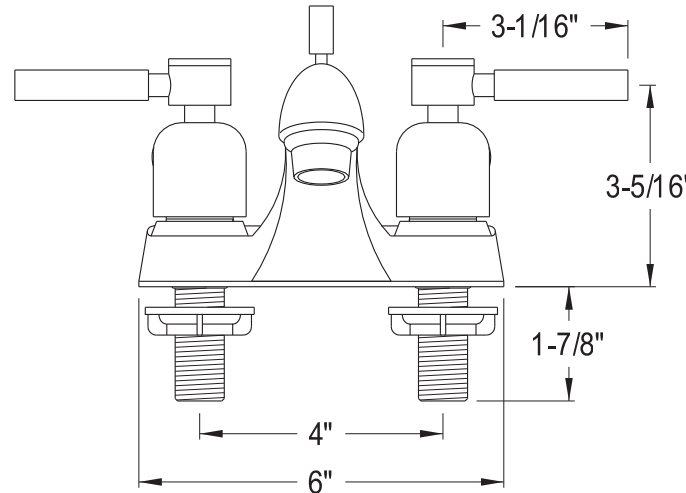

Amada Centerset Bathroom Faucet

SKU # I39524

Overall Dimensions:

Length: 10 1/8"
 Height: 3 1/2"
 Spout Reach: 4 1/2"
 Spout Height: 1 7/8"

Base Dimensions:

Length: 6"
 Width: 2"