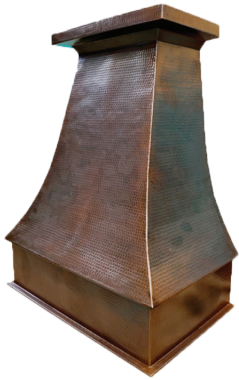

**40" Franco Hammered Copper Range Hood**

SKU # 150280

**Overall Dimensions:**

Length: 40"  
 Width: 22"  
 Height: 42"