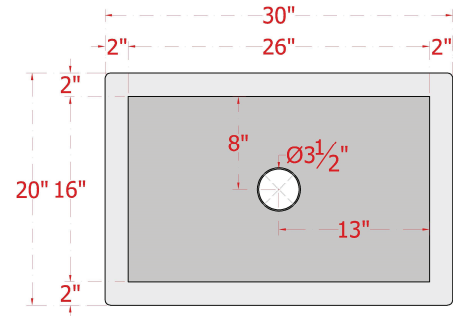

30" Narrow Bordenham Hammered Copper Single-Bowl Farmhouse Sink with Scrolled Front Apron

SKU # 146269

Overall Dimensions:

Length: 30"
Width: 20"
Height: 9"

Interior Dimensions:

Length: 26"
Width: 16"
Basin Depth: 8"