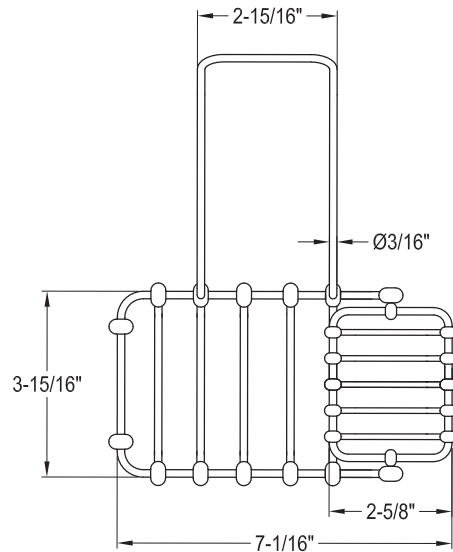

7" Margo Hanging Soap Basket

SKU # **154437**

Overall Dimensions:

Length: 7 1/16"
 Width: 9 1/8"
 Height: 4 3/4"