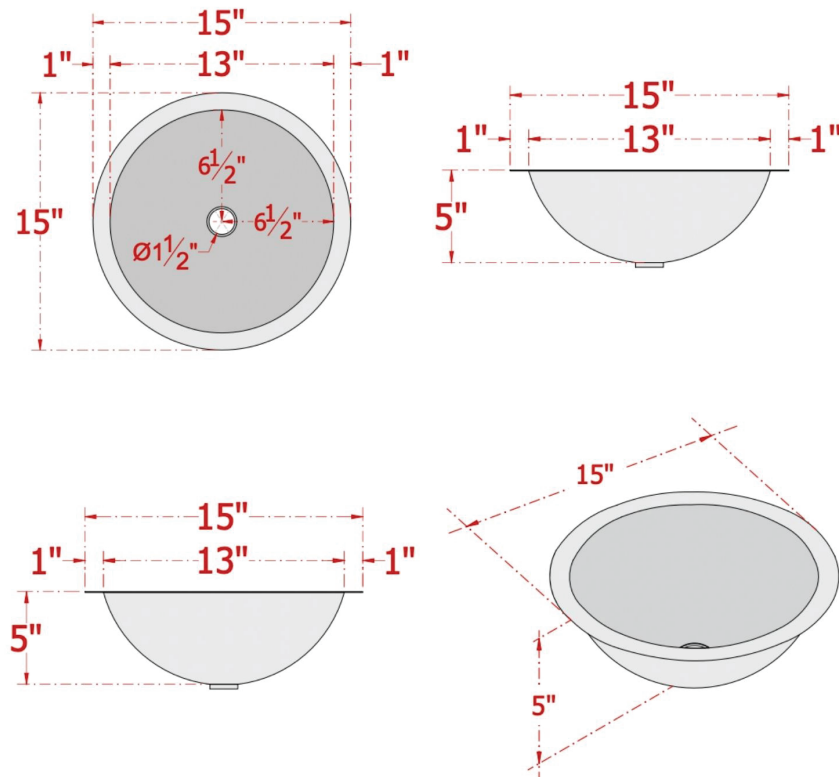

15" Loma Hammered Copper Drop-In Bath Sink

SKU # 148353

Overall Dimensions:

Length: 15"
Width: 15"
Height: 5"

Internal Dimensions:

Length: 13"
Width: 13"
Height: 5"