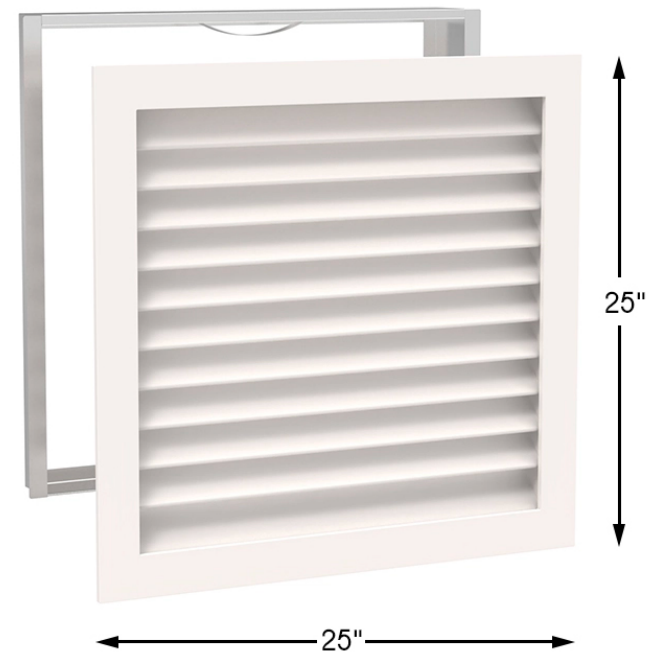

W: 25"  
H: 25"

- Features 26-Gauge Metal Housing for Grille/Filter
- Reference product installation instructions for proper fitting

Rough Opening Size: 25" W x 25" H  
Overall Dimensions: 27.8" W x 26.5" H