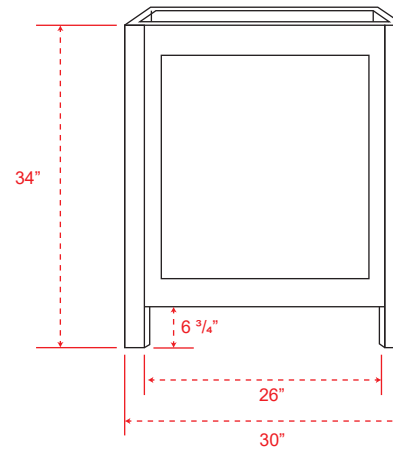

30" Narrow Mission Unfinished Red Oak Vanity for Vessel Sink - 34" Height

SKU # 138768

Front (closed)

Front (open)

Overall Dimensions:

Length: 30"
Width: 18"
Height: 34"

Door Dimensions:

Length: 13"
Thickness: 1"
Height: 19"

Other Dimensions:

Bottom Gap Height (Front & Sides): 3 1/2"
Bottom Gap Height (Back): 6 3/4"

Back

Side