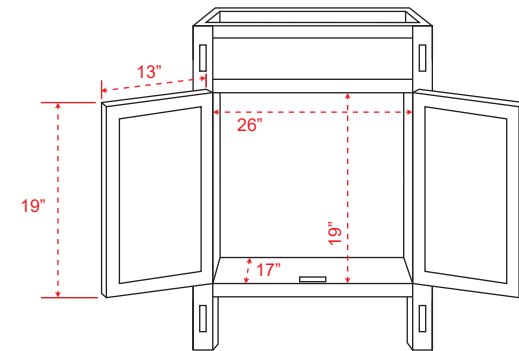

30" Narrow Mission Unfinished Red Oak Vanity for Vessel Sink - 34" Height

SKU # 138768

Front (closed)

Front (open)

Overall Dimensions:

Length: 30"
Width: 18"
Height: 34"

Door Dimensions:

Length: 13"
Thickness: 1"
Height: 19"

Other Dimensions:

Bottom Gap Height (Front & Sides): 3 1/2"
Bottom Gap Height (Back): 6 3/4"

Back

Side