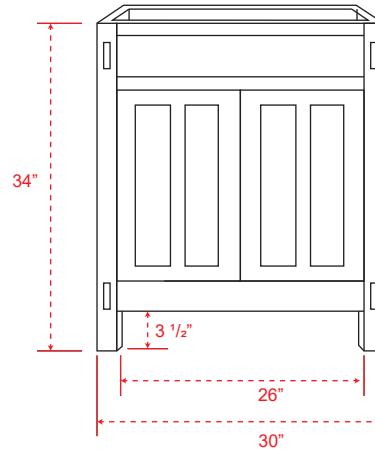

30" Narrow Mission Unfinished Red Oak Vanity for Vessel Sink - 34" Height

SKU # 138768

Front (closed)

Front (open)

Overall Dimensions:

Length: 30"
Width: 18"
Height: 34"

Door Dimensions:

Length: 13"
Thickness: 1"
Height: 19"

Other Dimensions:

Bottom Gap Height (Front & Sides): 3 1/2"
Bottom Gap Height (Back): 6 3/4"

Back

Side