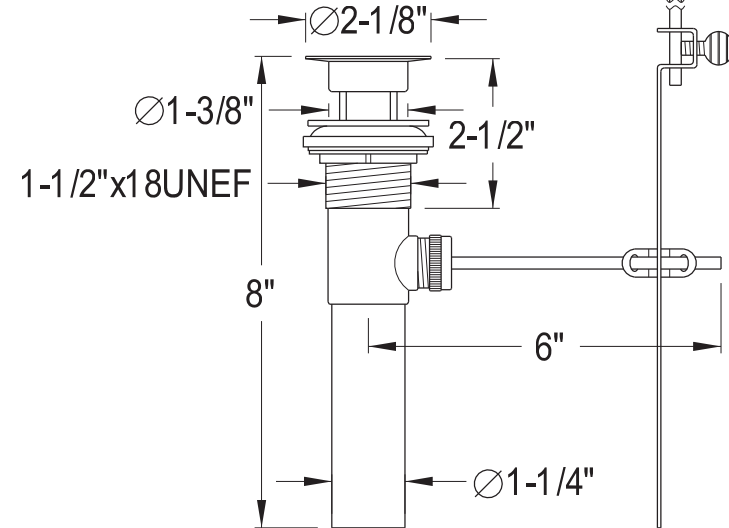

**Rosa Centerset Bathroom Faucet**

**SKU # 139467**

**Overall Dimensions:**

Length: 6 3/4"  
 Height: 6 3/8"  
 Spout Reach: 4 7/8"  
 Spout Height: 3 1/2"

**Base Dimensions:**

Length: 6 3/4"  
 Width: 2 7/8"