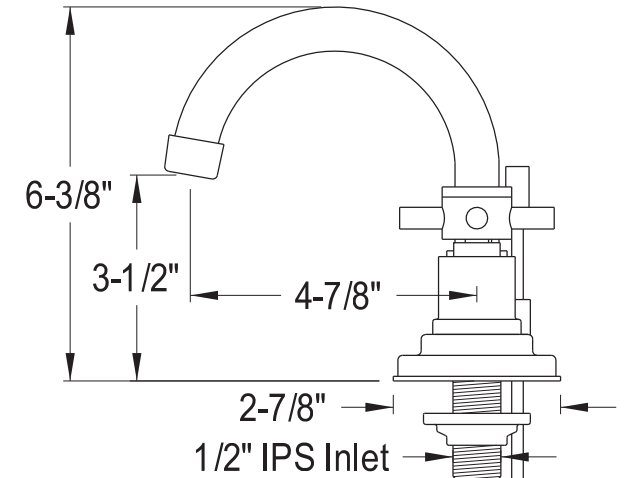

**Rosa Centerset Bathroom Faucet**

**SKU # 139467**

**Overall Dimensions:**

Length: 6 3/4"  
 Height: 6 3/8"  
 Spout Reach: 4 7/8"  
 Spout Height: 3 1/2"

**Base Dimensions:**

Length: 6 3/4"  
 Width: 2 7/8"