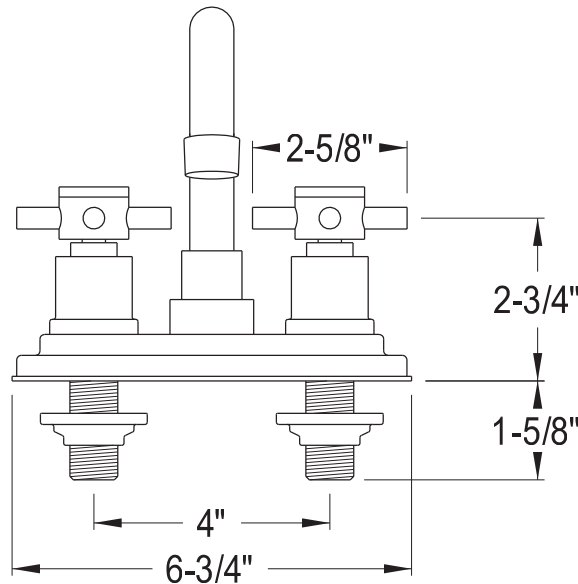

**Rosa Centerset Bathroom Faucet**

**SKU # 139467**

**Overall Dimensions:**

Length: 6 3/4"  
 Height: 6 3/8"  
 Spout Reach: 4 7/8"  
 Spout Height: 3 1/2"

**Base Dimensions:**

Length: 6 3/4"  
 Width: 2 7/8"