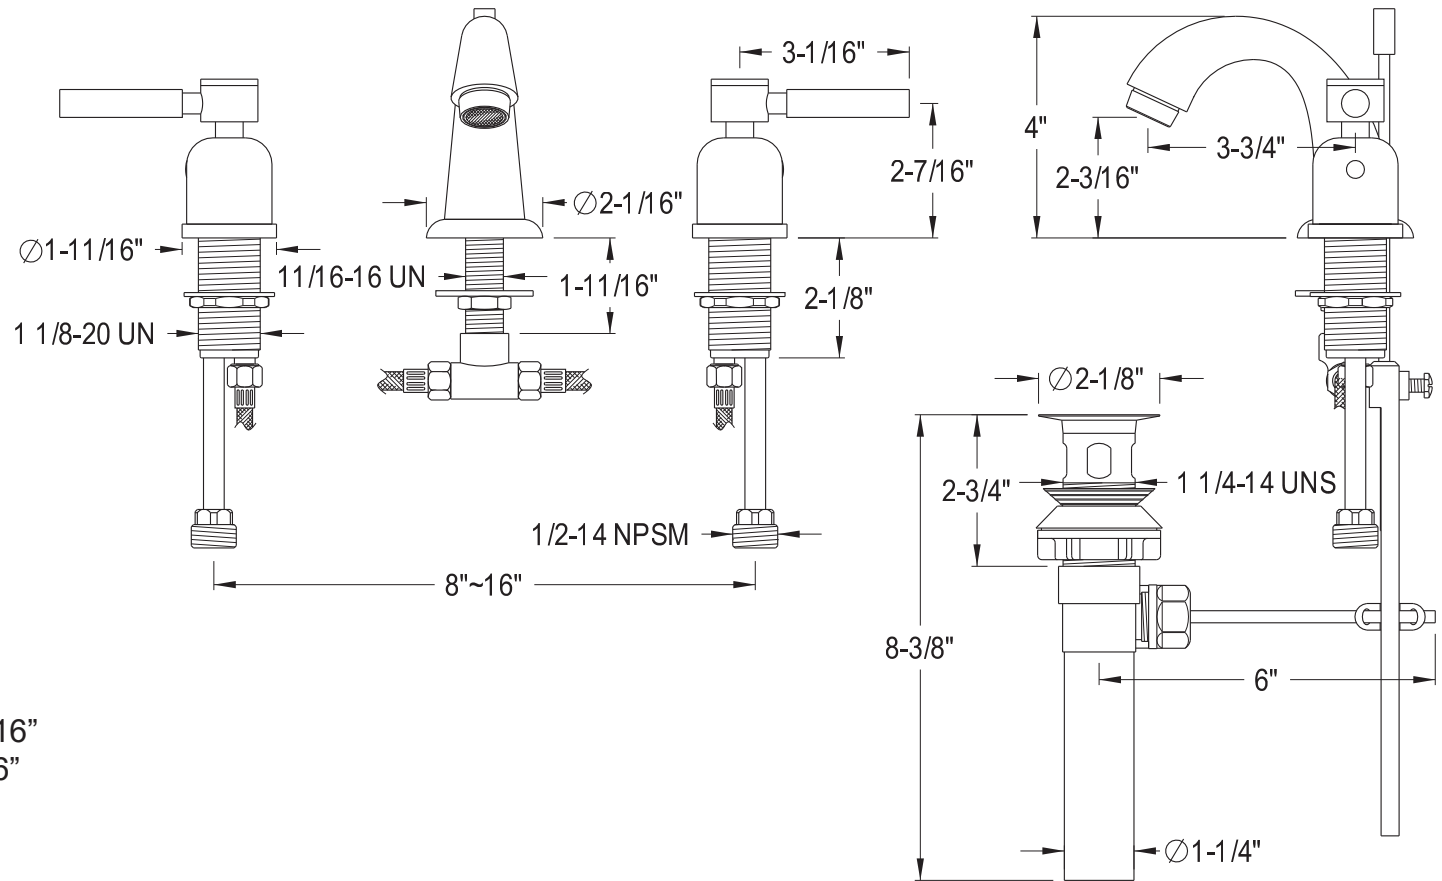

Anita Widespread Bathroom Faucet

SKU # I39444

Overall Dimensions:

Length: $8\text{''}\sim 16\text{''}$
 Height: 4''
 Spout Reach: $3\ 3/4\text{''}$
 Spout Height: $2\ 3/16\text{''}$

Base Dimensions:

Diameter (Handles): $1\ 11/16\text{''}$
 Diameter (Faucet): $2\ 1/16\text{''}$