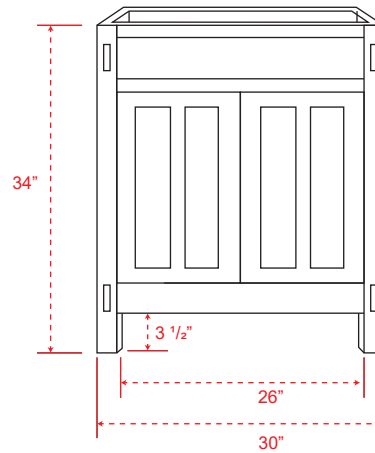

Front (closed)

Front (open)

**Overall Dimensions:**

Length: 30"  
Width: 18"  
Height: 34"

**Door Dimensions:**

Length: 13"  
Thickness: 1"  
Height: 19"

**Other Dimensions:**

Bottom Gap Height (Front & Sides): 3 1/2"  
Bottom Gap Height (Back): 6 3/4"

Back

Side