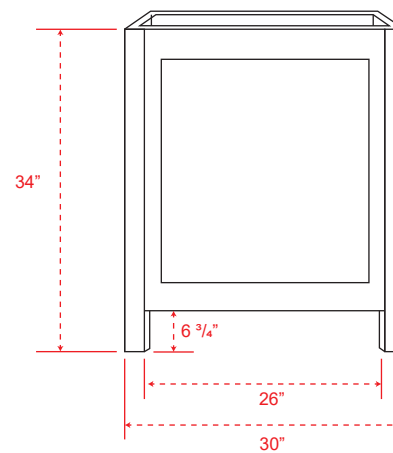

Front (closed)

Front (open)

**Overall Dimensions:**

Length: 30"  
Width: 18"  
Height: 34"

**Door Dimensions:**

Length: 13"  
Thickness: 1"  
Height: 19"

**Other Dimensions:**

Bottom Gap Height (Front & Sides): 3 1/2"  
Bottom Gap Height (Back): 6 3/4"

Back

Side