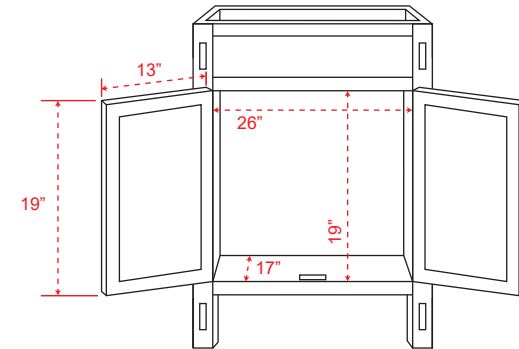

Front (closed)

Front (open)

**Overall Dimensions:**

Length: 30"  
Width: 18"  
Height: 34"

**Door Dimensions:**

Length: 13"  
Thickness: 1"  
Height: 19"

**Other Dimensions:**

Bottom Gap Height (Front & Sides): 3 1/2"  
Bottom Gap Height (Back): 6 3/4"

Back

Side