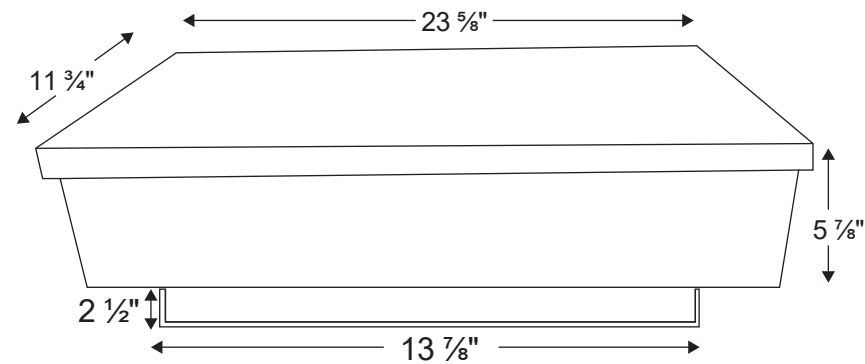

24" Thester Teak Wall-Mount Vessel Sink Vanity with Towel Bar

SKU # 138682, 138681, 138679, 138680

**Overall Dimensions:**

Length:  $23 \frac{5}{8}$ "  
Width:  $11 \frac{3}{4}$ "  
Height:  $5 \frac{7}{8}$ "

**Integral Towel Bar Dimensions:**

Length:  $13 \frac{7}{8}$ "  
Height:  $2 \frac{1}{2}$ "