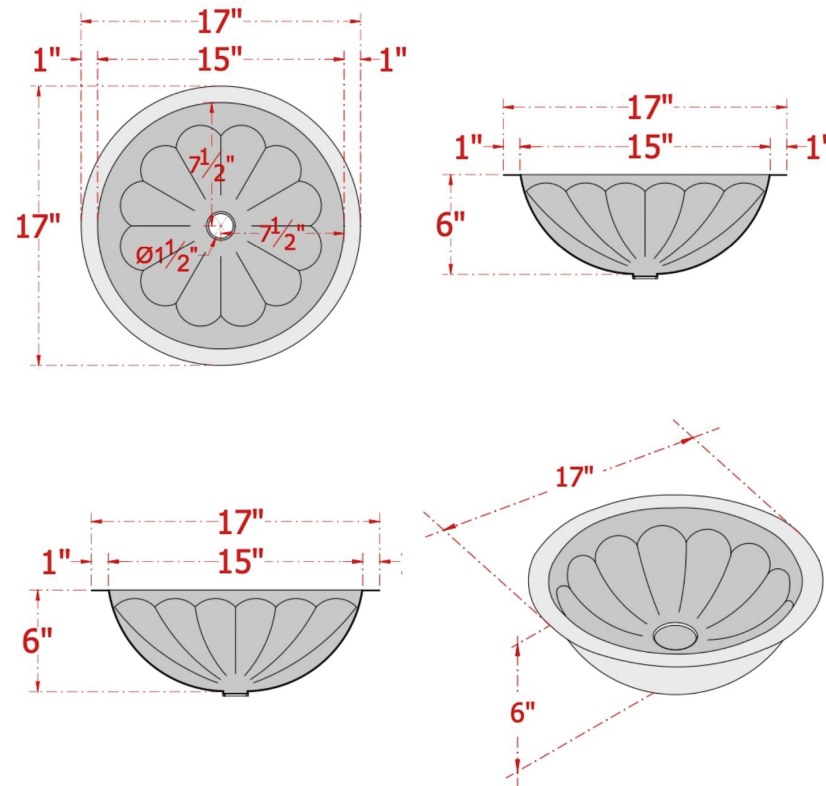

17" Centinela Hammered Copper Drop-In Bath Sink

SKU # 148371

Overall Dimensions:

Length: 17"
Width: 17"
Height: 6"

Internal Dimensions:

Length: 15"
Width: 15"
Height: 6"