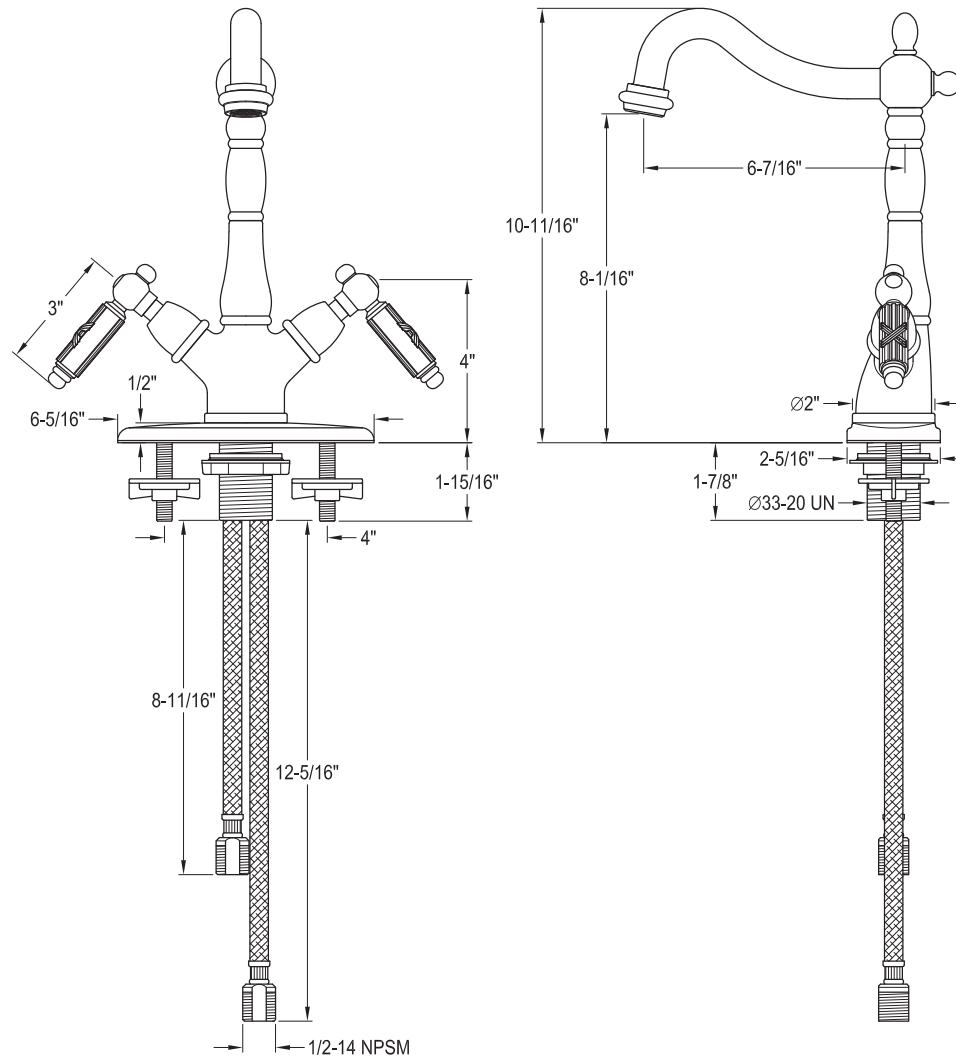

Sidro Vessel Sink Faucet

SKU # 139510

Overall Dimensions:

Length: 6 5/16"
 Height: 10 11/16"
 Spout Reach: 6 7/16"
 Spout Height: 8 1/16"

Base Dimensions:

Length: 6 5/16"
 Width: 2 5/16"
 Height: 1/2"