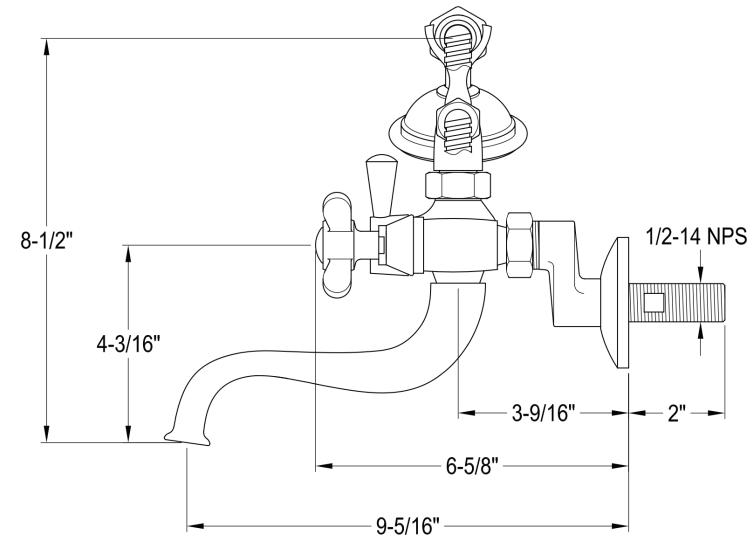

Serzer Wall-Mount Tub Faucet with Hand Shower

SKU # 142131

Overall Dimensions:

Length: 9"
 Width: 9 1/3"
 Height: 8 3/4"
 Hose Length: 59"