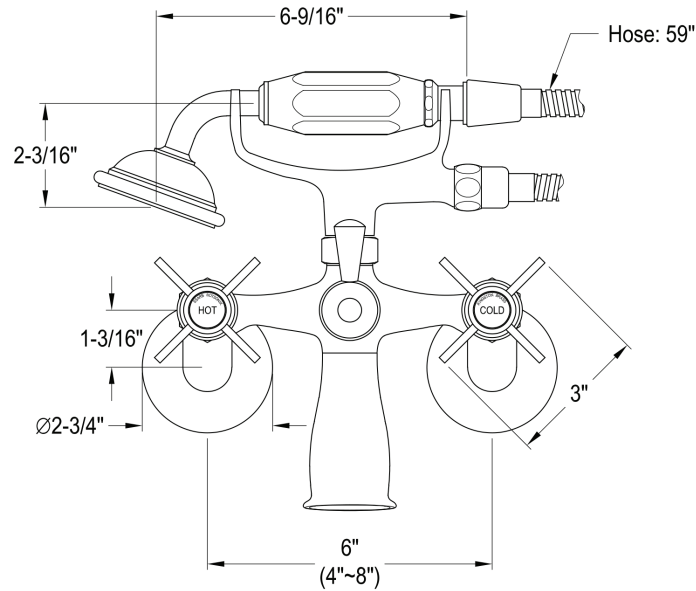

Serzer Wall-Mount Tub Faucet with Hand Shower

SKU # 142131

Overall Dimensions:

Length: 9"
 Width: 9 1/3"
 Height: 8 3/4"
 Hose Length: 59"