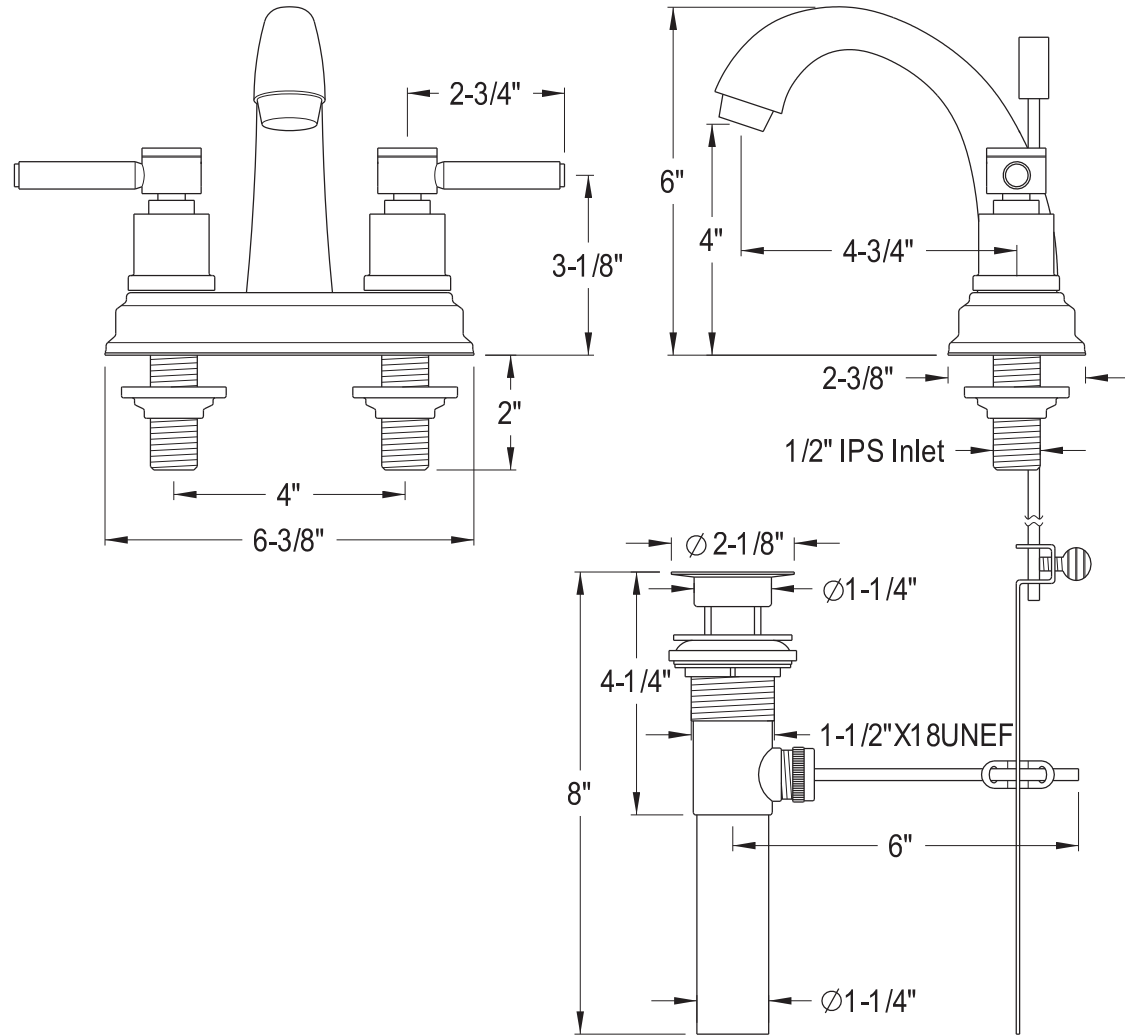

Edmundo Centerset Bathroom Faucet

SKU # 139516

Overall Dimensions:

Length: 9 1/2"
 Height: 6"
 Spout Reach: 4 3/4"
 Spout Height: 4"

Base Dimensions:

Length: 6 3/8"
 Width: 2 3/8"