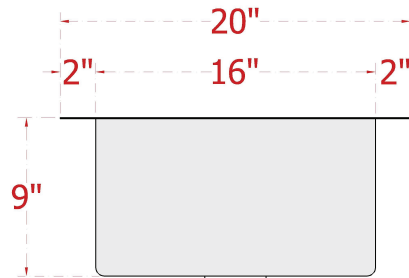

**Overall Dimensions:**

Length: 30"  
Width: 20"  
Height: 9"

**Internal Dimensions:**

Length: 26"  
Width: 16"  
Height: 9"

Lorem ipsum