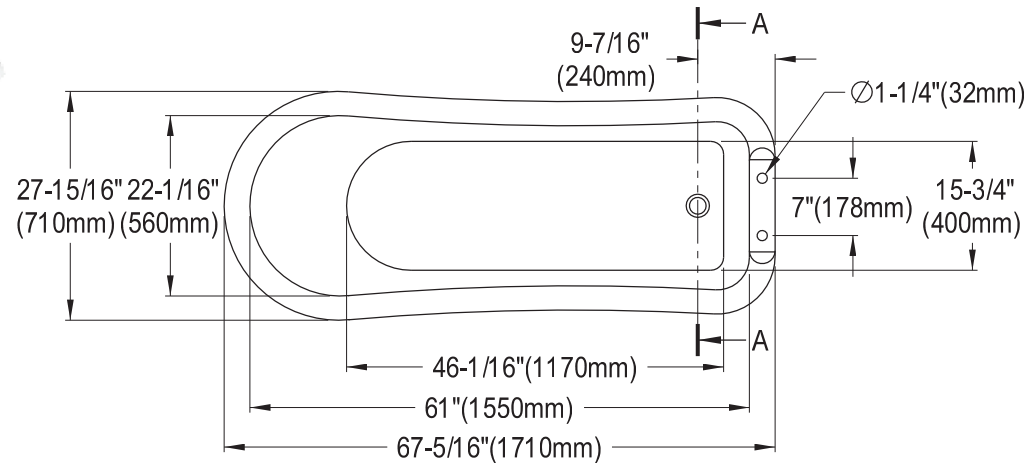

67" Varzen Acrylic Slipper Clawfoot Tub
SKU # 146647

Overall Dimensions:

Length: 67 ³/₈"
 Width: 28"
 Height: 25 ⁵/₈" - 30 ⁷/₈"

Interior Dimensions at Floor:

Length: 42 ¹/₂"
 Width: 15 ³/₄"
 Depth to Overflow: 14"
 Gallon Capacity: 47.6