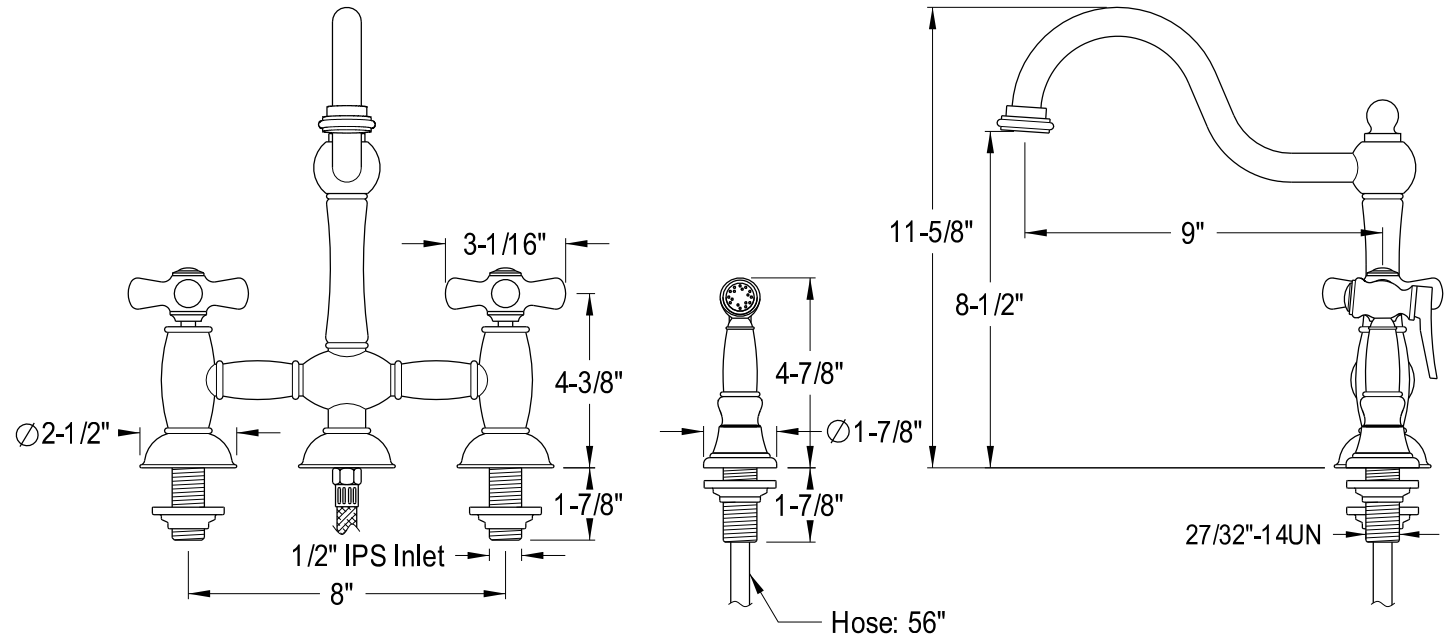

**Unchen Bridge Kitchen Faucet with Brass Sprayer**
**SKU # 141157**

**Overall Dimensions:**

Length: 8"  
 Spout Reach: 9"  
 Spout Clearance: 8-1/2"  
 Spout Height: 11-5/8"