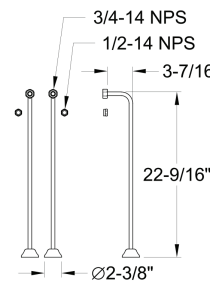

Elephant-Style Wall-Mount Tub Faucet, Shower and Drain Kit

SKU # 142125

Overall Dimensions:

Length: 62 1/4"
 Width: 57"
 Height: 30 1/2"
 Hose Length: 59"

CC460,1,2,3,5,6,7,8
Single Offset Bath Supply

CC2090,1,2,3,5,6,7,8
Tub Waste & Overflow