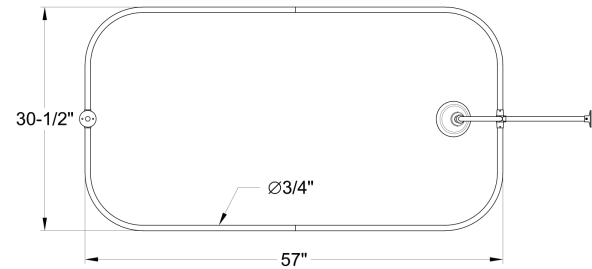

Elephant-Style Wall-Mount Tub Faucet, Shower and Drain Kit

SKU # 142125

Overall Dimensions:

Length: 62 1/4"
 Width: 57"
 Height: 30 1/2"
 Hose Length: 59"

CC460,1,2,3,5,6,7,8
Single Offset Bath Supply

CC2090,1,2,3,5,6,7,8
Tub Waste & Overflow