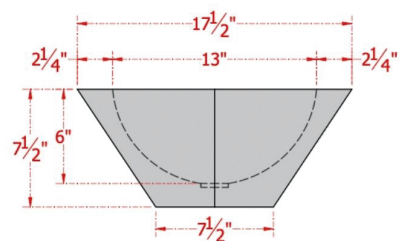

17 1/2" Labaro Hexagonal Hammered Copper Vessel Sink

SKU# : 148283

Overall Dimensions:

Length: 17 1/2"
Width: 17 1/2"
Height: 7 1/2"

Interior Dimensions:

Diameter: 13"
Water Depth: 6 3/4"