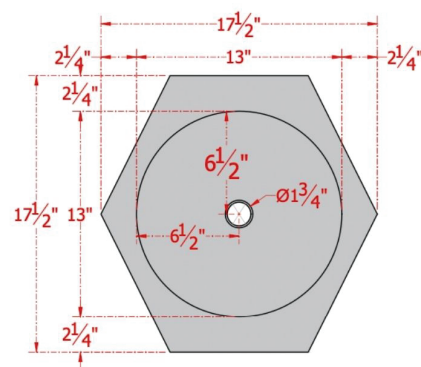

17 1/2" Labaro Hexagonal Hammered Copper Vessel Sink

SKU# : 148283

Overall Dimensions:

Length: 17 1/2"
Width: 17 1/2"
Height: 7 1/2"

Interior Dimensions:

Diameter: 13"
Water Depth: 6 3/4"