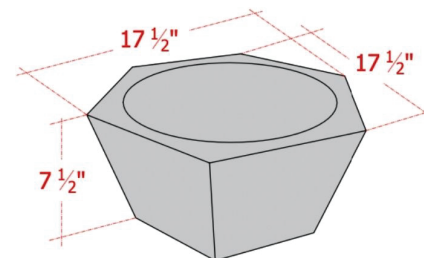

17 1/2" Labaro Hexagonal Hammered Copper Vessel Sink

SKU# : 148283

Overall Dimensions:

Length: 17 1/2"
Width: 17 1/2"
Height: 7 1/2"

Interior Dimensions:

Diameter: 13"
Water Depth: 6 3/4"