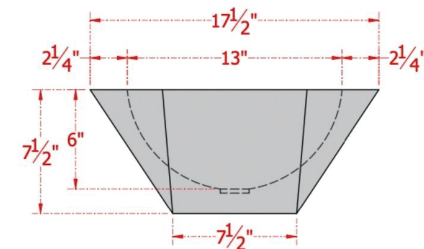

17 1/2" Labaro Hexagonal Hammered Copper Vessel Sink

SKU# : 148283

Overall Dimensions:

Length: 17 1/2"
Width: 17 1/2"
Height: 7 1/2"

Interior Dimensions:

Diameter: 13"
Water Depth: 6 3/4"