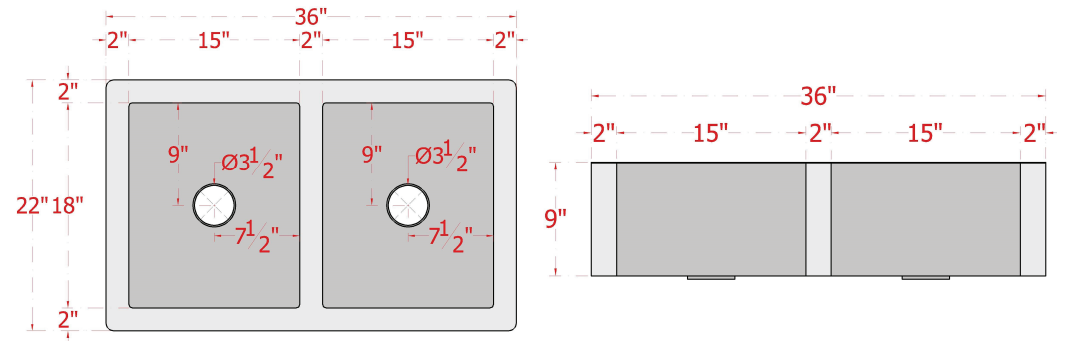

36" Ezeran Hammered Copper Double-Bowl Farmhouse Sink

SKU # 146309

Overall Dimensions:

Length: 33"
Width: 22"
Height: 9"

Interior Dimensions:

Length: 15"
Width: 18"
Basin Depth: 8"