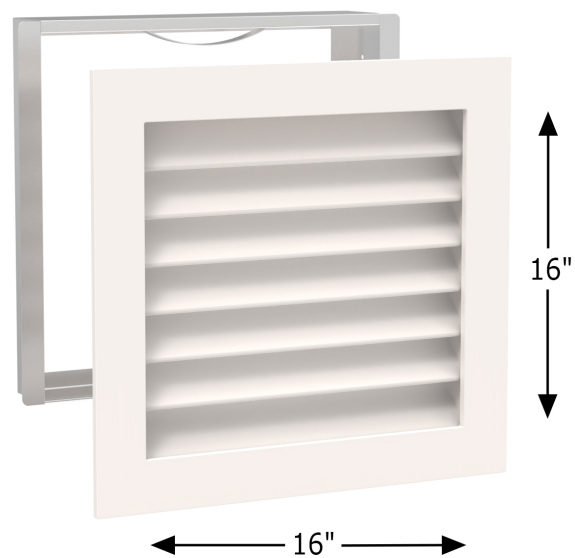

**Overall Dimensions:**

Width: 16"

Height: 16"

Rough Opening Size: 16" W x 16" H  
Overall Dimensions: 18.8 " W x 17.5 " H