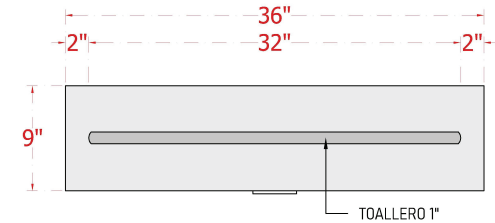

**36" Selzergor Hammered Copper Single-Bowl Farmhouse Sink with Towel Bar**

**SKU # 146296**

**Overall Dimensions:**

Length: 36"  
Width: 22"  
Height: 9"

**Interior Dimensions:**

Length: 32"  
Width: 18"  
Basin Depth: 8"