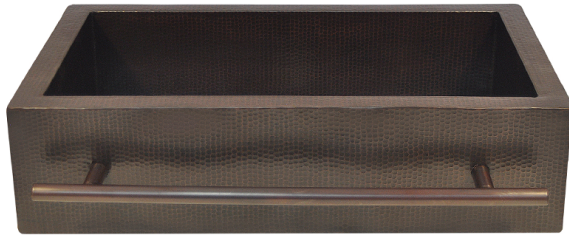

**36" Selzergor Hammered Copper Single-Bowl Farmhouse Sink with Towel Bar**

**SKU # 146296**

**Overall Dimensions:**

Length: 36"  
Width: 22"  
Height: 9"

**Interior Dimensions:**

Length: 32"  
Width: 18"  
Basin Depth: 8"