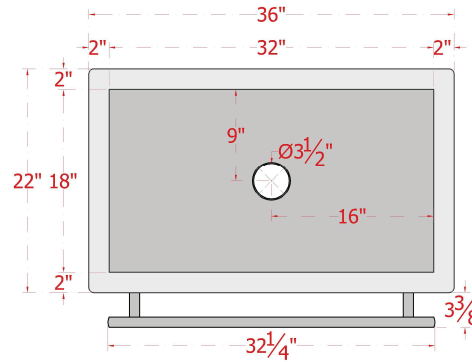

**36" Selzergor Hammered Copper Single-Bowl Farmhouse Sink with Towel Bar**

**SKU # 146296**

**Overall Dimensions:**

Length: 36"  
Width: 22"  
Height: 9"

**Interior Dimensions:**

Length: 32"  
Width: 18"  
Basin Depth: 8"