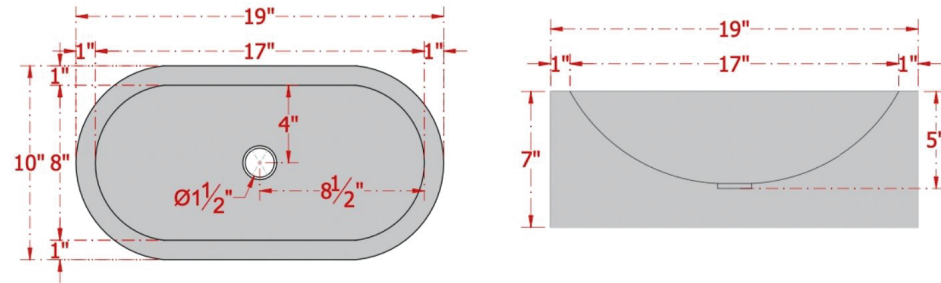

19" Pozos Hammered Copper Vessel Sink

SKU # 148317

Overall Dimensions:

Length: 19"
 Width: 10"
 Height: 7"

Internal Dimensions:

Length: 17"
 Width: 8"
 Height: 6 $\frac{1}{4}$ "