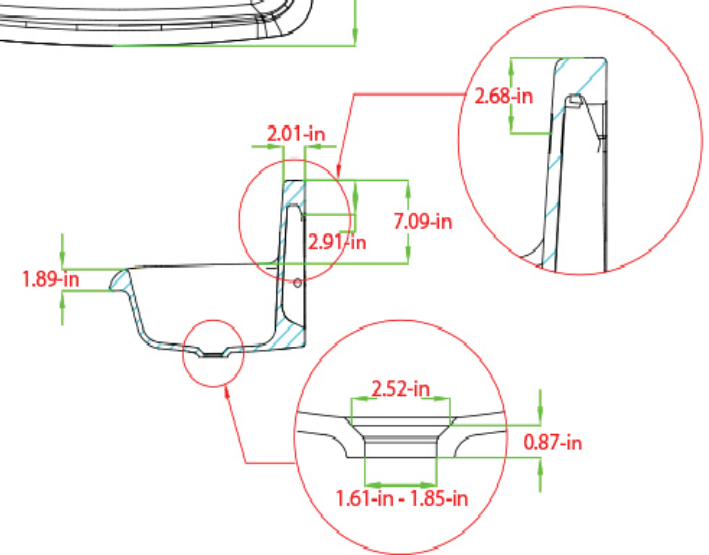

Front

Top

Side

**Overall Dimensions:**

Length: 36"  
Width: 17 <sup>3</sup>/<sub>8</sub>"  
Height: 7"

**Interior Dimensions:**

Length:  
Width:  
Basin Depth: