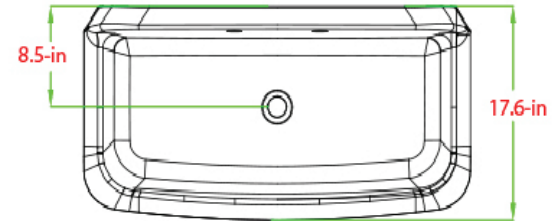

Front

Top

Side

**Overall Dimensions:**

Length: 36"  
Width: 17 <sup>3</sup>/<sub>8</sub>"  
Height: 7"

**Interior Dimensions:**

Length:  
Width:  
Basin Depth: