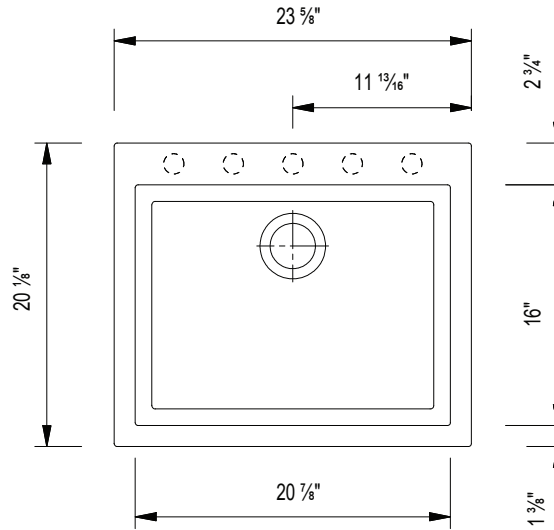

**24" Aran Granite Composite Workstation Sink**

SKU # 150303

**Overall Dimensions:**

Length: 23 <sup>5</sup>/<sub>8</sub>"  
 Width: 20 <sup>1</sup>/<sub>8</sub>"  
 Height: 8"

**Interior Dimensions:**

Length: 20 <sup>7</sup>/<sub>8</sub>"  
 Width: 16"  
 Basin Depth: 7 <sup>7</sup>/<sub>8</sub>"