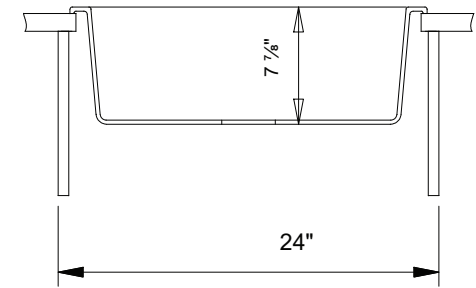

**24" Aran Granite Composite Workstation Sink**

SKU # 150303

**Overall Dimensions:**

Length: 23 <sup>5</sup>/<sub>8</sub>"  
 Width: 20 <sup>1</sup>/<sub>8</sub>"  
 Height: 8"

**Interior Dimensions:**

Length: 20 <sup>7</sup>/<sub>8</sub>"  
 Width: 16"  
 Basin Depth: 7 <sup>7</sup>/<sub>8</sub>"