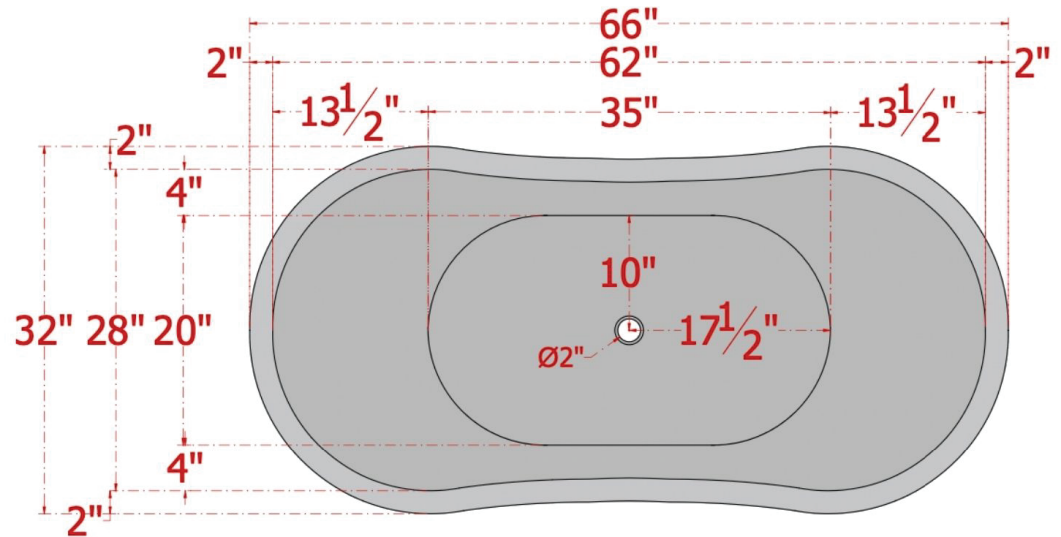

**Overall Dimensions:**

Length: 66"  
Width: 32"  
Height: 28"  
Gauge: 16"

**Interior Dimensions:**

Length: 35"  
Width: 20"  
  
Water Depth: 19"  
Capacity: 60-Gallon

VISTA SUPERIOR