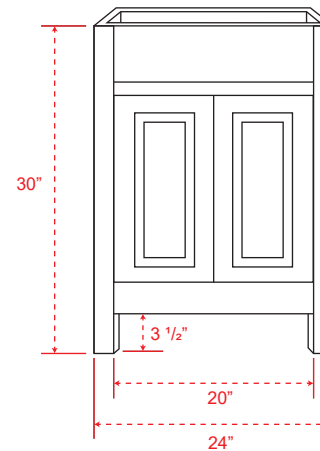

24" Vippis Unfinished Red Oak Raised Panel (Vanity Only)

SKU # 146634/146638

Front (closed)

Front (open)

**Overall Dimensions:**

Length: 24"  
Width: 21"  
Height: 30"

**Door Dimensions:**

Length: 10"  
Thickness: 1"  
Height: 17"

**Other Dimensions:**

Bottom Gap Height (Front & Sides): 3 1/2"  
Bottom Gap Height (Back): 6 3/4"

Back

Side