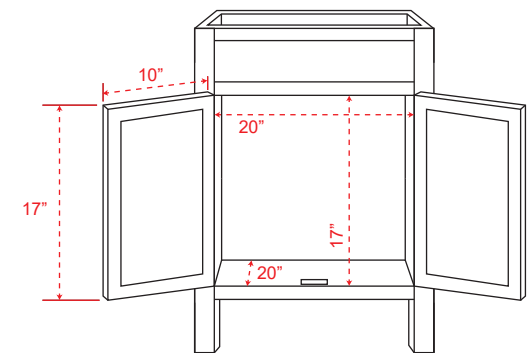

24" Vippis Unfinished Red Oak Raised Panel (Vanity Only)

SKU # 146634/146638

Front (closed)

Front (open)

**Overall Dimensions:**

Length: 24"  
Width: 21"  
Height: 30"

**Door Dimensions:**

Length: 10"  
Thickness: 1"  
Height: 17"

**Other Dimensions:**

Bottom Gap Height (Front & Sides): 3 1/2"  
Bottom Gap Height (Back): 6 3/4"

Back

Side