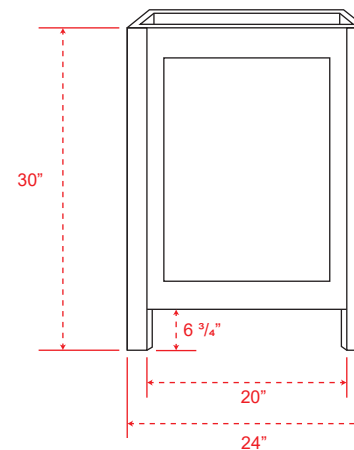

24" Vippis Unfinished Red Oak Raised Panel (Vanity Only)

SKU # 146634/146638

Front (closed)

Front (open)

**Overall Dimensions:**

Length: 24"  
Width: 21"  
Height: 30"

**Door Dimensions:**

Length: 10"  
Thickness: 1"  
Height: 17"

**Other Dimensions:**

Bottom Gap Height (Front & Sides): 3 1/2"  
Bottom Gap Height (Back): 6 3/4"

Back

Side