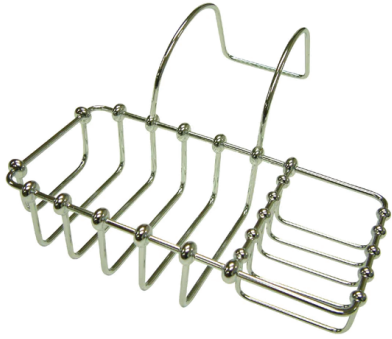

**8" Paige Hanging Soap Basket**

SKU # **154436**

**Overall Dimensions:**

- Length: 8 3/8"
- Width: 9 7/16"
- Height: 4 7/16"