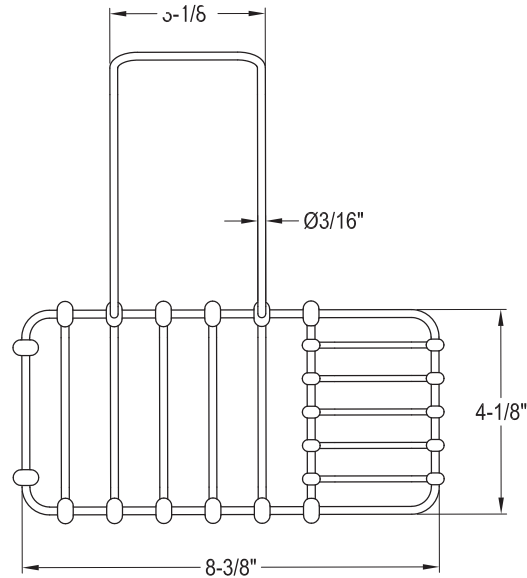

**8" Paige Hanging Soap Basket**

SKU # **154436**

**Overall Dimensions:**

- Length: 8 3/8"
- Width: 9 7/16"
- Height: 4 7/16"