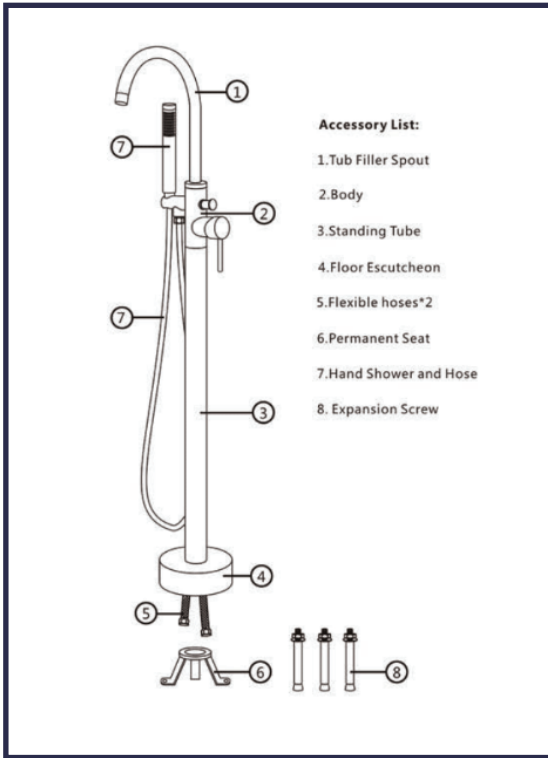

Features

- Elegant Brass Hand Shower
- Solid Brass Construction
- Ceramic Disc Cartridge
- Swivel Spout

Package Contents

- 1 - Freestanding Tub Filler Faucet
- 1 - Installation Accessories
- 1 - Hand Shower and Hose
- 2 - Cover Plate

Product Diagram and Parts

Faucet Installation Instructions