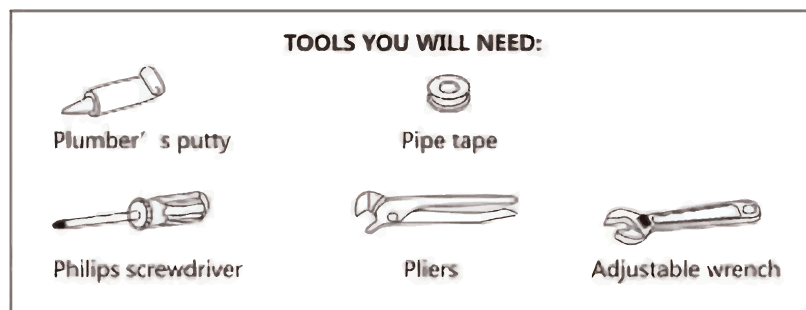

Installation instructions

- Freestanding Tub Faucet Manual

CAREFULLY READ THIS INSTRUCTION MANUAL BEFORE
INSTALLING AND USING THIS PRODUCT

PLEASE KEEP THIS INSTRUCTION MANUAL FOR FUTURE
REFERENCE FOR PRODUCT OPERATION AND MAINTENANCE

Features

- Elegant Brass Hand Shower
- Solid Brass Construction
- Ceramic Disc Cartridge
- Swivel Spout

Package Contents

- 1 - Freestanding Tub Filler Faucet
- 1 - Installation Accessories
- 1 - Hand Shower and Hose
- 2 - Cover Plate