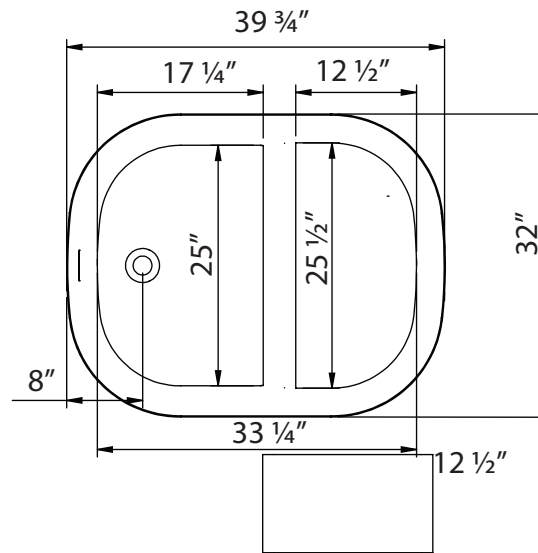

39" Akio Resin Japanese Oval Soaking Tub with Integral Seat
SKU # 148423

Overall Dimensions:

Length: 39 ³/₄"
 Width: 32"
 Height: 34"

Seat Dimensions:

Length: 12 ¹/₂"
 Width: 25 ¹/₂"
 Height: 19 ³/₄"

Interior Dimensions at Tub Floor:

Length: 17 ¹/₄"
 Width: 25 ¹/₄"
 Water Depth to Overflow: 24 ⁵/₈"
 82-Gallon Capacity

Resin Stool

SKU # 148423

Stool Dimensions:

Length: 17 ³/₄"
Width: 10 ¹/₄"
Height: 10 ¹/₄"