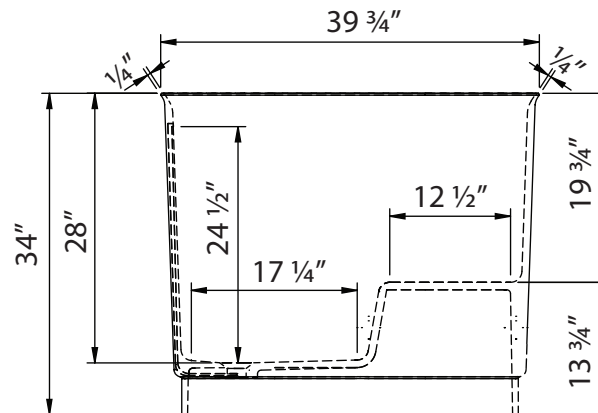

39" Akio Resin Japanese Oval Soaking Tub with Integral Seat
SKU # 148423

Overall Dimensions:

Length: 39 ³/₄"
 Width: 32"
 Height: 34"

Seat Dimensions:

Length: 12 ¹/₂"
 Width: 25 ¹/₂"
 Height: 19 ³/₄"

Interior Dimensions at Tub Floor:

Length: 17 ¹/₄"
 Width: 25 ¹/₄"
 Water Depth to Overflow: 24 ⁵/₈"
 82-Gallon Capacity

Resin Stool

SKU # 148423

Stool Dimensions:

Length: 17 ³/₄"
Width: 10 ¹/₄"
Height: 10 ¹/₄"