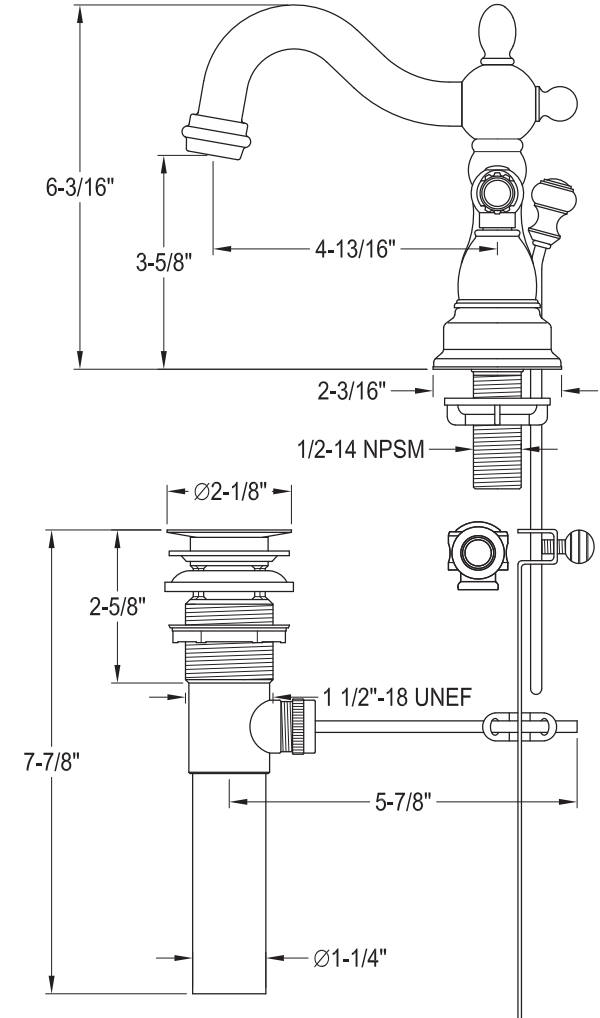

**Ava Centerset Bathroom Faucet**

**SKU # 139451**

**Overall Dimensions:**

Length: 10"  
 Height: 6 3/16"  
 Spout Reach: 4 13/16"  
 Spout Height: 3 5/8"

**Base Dimensions:**

Length: 6 3/16"  
 Width: 2 3/16"  
 Height: 1 1/16"