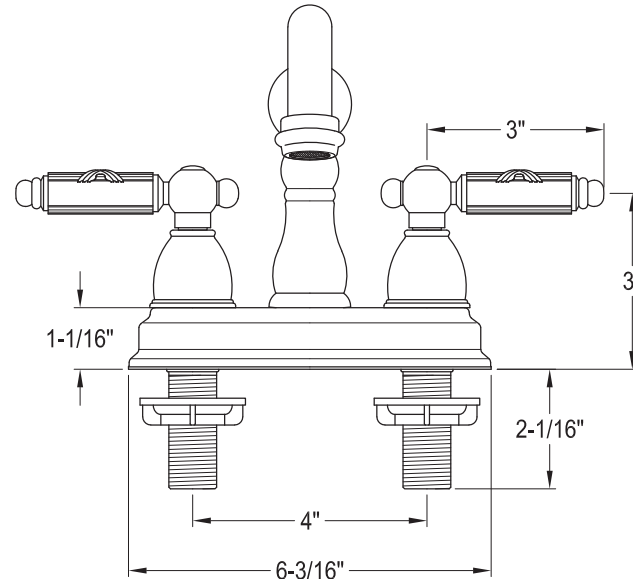

**Ava Centerset Bathroom Faucet**

**SKU # 139451**

**Overall Dimensions:**

Length: 10"  
 Height: 6 3/16"  
 Spout Reach: 4 13/16"  
 Spout Height: 3 5/8"

**Base Dimensions:**

Length: 6 3/16"  
 Width: 2 3/16"  
 Height: 1 1/16"