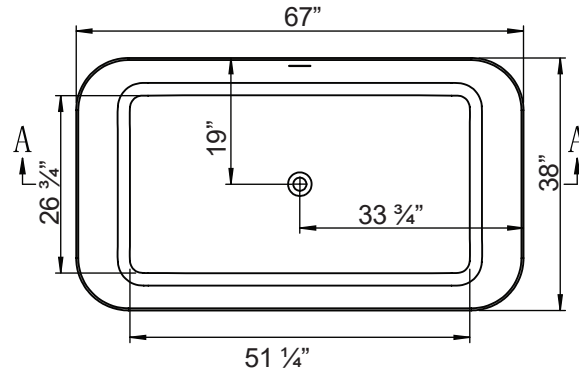

67" Extra Wide Bazel Resin Freestanding Tub

SKU # 156811

Overall Dimensions:

Length: 67"
Width: 38"
Height: 26"

Interior Dimensions at Floor:

Length: 51 1/4"
Width: 26 3/4"
Water Depth: 17 1/4"
Gallon Capacity: 120
Tub Weight: 303 lbs