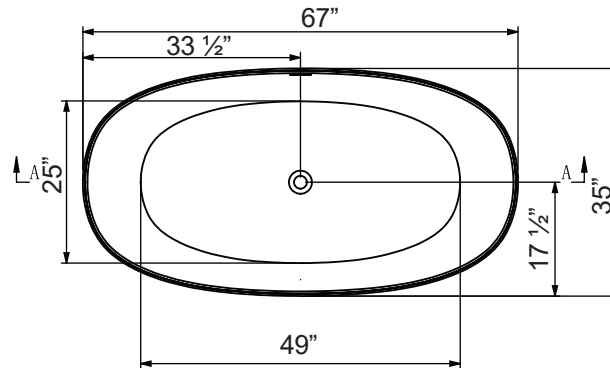

67" Extra Wide Bandon Resin Freestanding Tub

SKU # 156810

**Overall Dimensions:**

Length: 67"  
Width: 35"  
Height: 26 3/4"

**Interior Dimensions at Floor:**

Length: 49"  
Width: 25"  
Water Depth: 15"  
Gallon Capacity: 116  
Tub Weight: 330 lbs