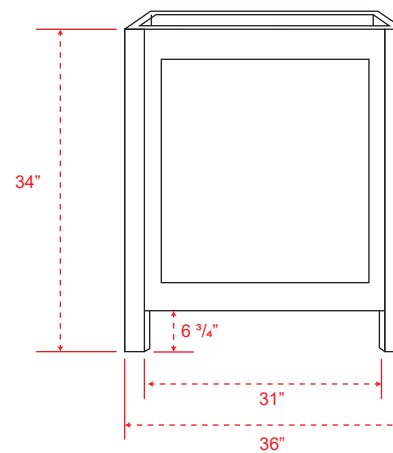

Front (closed)

Front (open)

Overall Dimensions:

Length: 36"
Width: 18"
Height: 34"

Door Dimensions:

Length: 16"
Thickness: 1"
Height: 20"

Other Dimensions:

Bottom Gap Height (Front & Sides): 3 1/2"
Bottom Gap Height (Back): 6 3/4"

Back

Side