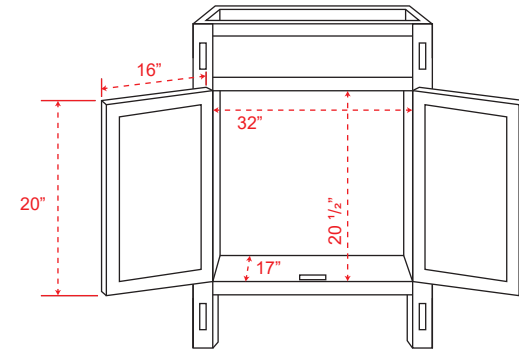

Front (closed)

Front (open)

Overall Dimensions:

Length: 36"
Width: 18"
Height: 34"

Door Dimensions:

Length: 16"
Thickness: 1"
Height: 20"

Other Dimensions:

Bottom Gap Height (Front & Sides): 3 1/2"
Bottom Gap Height (Back): 6 3/4"

Back

Side