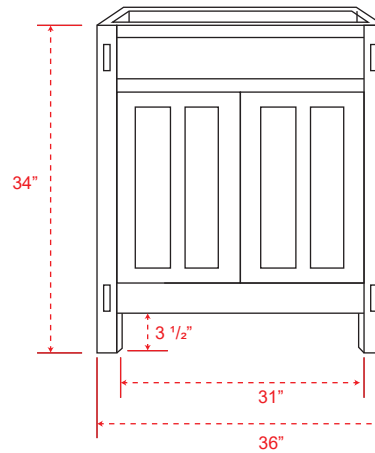

Front (closed)

Front (open)

Overall Dimensions:

Length: 36"
Width: 18"
Height: 34"

Door Dimensions:

Length: 16"
Thickness: 1"
Height: 20"

Other Dimensions:

Bottom Gap Height (Front & Sides): 3 1/2"
Bottom Gap Height (Back): 6 3/4"

Back

Side